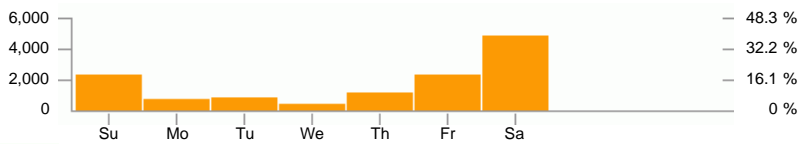

## Days

Events

Item 1 - 10 of 30

▲ Day	Events	Downloads	Uploads	Server-to-client bytes	Time taken
1 01/Sep/2011	128	68	0	30.17 M	02:04:41
2 02/Sep/2011	739	699	0	188.38 M	01:38:15
3 03/Sep/2011	2,291	2,206	0	679.04 M	05:46:19
4 04/Sep/2011	971	875	0	278.67 M	02:35:51
5 05/Sep/2011	79	44	0	7.06 M	00:16:34
6 06/Sep/2011	42	9	0	1.39 M	00:24:07
7 07/Sep/2011	52	36	0	7.52 M	00:40:40
8 08/Sep/2011	570	556	0	65.66 M	01:14:20
9 09/Sep/2011	1,006	985	0	242.92 M	01:48:39
10 10/Sep/2011	2,468	2,466	0	812.52 M	04:32:11
20 other items	4,089	3,799	0	703.03 M	1d 05:15:39
<b>Total</b>	<b>12,435</b>	<b>11,743</b>	<b>0</b>	<b>2.95 G</b>	<b>2d 02:17:16</b>

## Days of week

Events

Item 1 - 7 of 7

▲ Day of week	Events	Downloads	Uploads	Server-to-client bytes	Time taken
1 Sunday	2,279	2,129	0	593.57 M	05:27:22
2 Monday	732	678	0	49.10 M	01:37:58

3	Tuesday	820	723	0	40.75 M	06:18:22
4	Wednesday	351	278	0	60.38 M	01:04:03
5	Thursday	1,112	978	0	261.88 M	15:05:54
6	Friday	2,304	2,209	0	509.34 M	10:05:31
7	Saturday	4,837	4,748	0	1.47 G	10:38:06
Total		12,435	11,743	0	2.95 G	2d 02:17:16