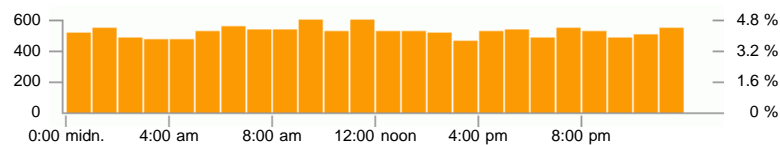

3	Tuesday	820	723	0	40.75 M	06:18:22
4	Wednesday	351	278	0	60.38 M	01:04:03
5	Thursday	1,112	978	0	261.88 M	15:05:54
6	Friday	2,304	2,209	0	509.34 M	10:05:31
7	Saturday	4,837	4,748	0	1.47 G	10:38:06
Total		12,435	11,743	0	2.95 G	2d 02:17:16

Hours of day

Events

Item 1 - 24 of 24

▲ Hour of day	Events	Downloads	Uploads	Server-to-client bytes	Time taken
1 midnight - 1:00 AM	514	505	0	125.08 M	00:59:50
2 1:00 AM - 2:00 AM	544	544	0	131.73 M	01:01:29
3 2:00 AM - 3:00 AM	475	475	0	113.96 M	00:48:55
4 3:00 AM - 4:00 AM	464	464	0	107.44 M	00:46:32
5 4:00 AM - 5:00 AM	468	450	0	116.11 M	00:49:52
6 5:00 AM - 6:00 AM	519	501	0	130.04 M	00:55:29
7 6:00 AM - 7:00 AM	556	492	0	125.54 M	00:56:10
8 7:00 AM - 8:00 AM	535	492	0	112.48 M	00:57:49
9 8:00 AM - 9:00 AM	530	517	0	190.91 M	01:09:31
10 9:00 AM - 10:00 AM	597	552	0	128.92 M	01:47:14
11 10:00 AM - 11:00 AM	517	506	0	135.59 M	01:20:41
12 11:00 AM - noon	593	543	0	145.47 M	02:15:44
13 noon - 1:00 PM	520	457	0	130.31 M	03:04:21
14 1:00 PM - 2:00 PM	520	428	0	107.88 M	05:42:28
15 2:00 PM - 3:00 PM	510	486	0	121.50 M	10:28:19
16 3:00 PM - 4:00 PM	455	443	0	133.47 M	02:53:23
17 4:00 PM - 5:00 PM	524	465	0	132.99 M	02:14:52
18 5:00 PM - 6:00 PM	533	485	0	114.29 M	01:38:03
19 6:00 PM - 7:00 PM	483	472	0	113.90 M	02:28:08
20 7:00 PM - 8:00 PM	537	520	0	121.19 M	03:06:16
21 8:00 PM - 9:00 PM	526	524	0	121.29 M	01:00:47
22 9:00 PM - 10:00 PM	483	475	0	115.99 M	00:59:37
23 10:00 PM - 11:00 PM	495	445	0	112.63 M	01:23:53
24 11:00 PM - midnight	537	502	0	127.65 M	01:27:53
Total	12,435	11,743	0	2.95 G	2d 02:17:16

Connection IDs