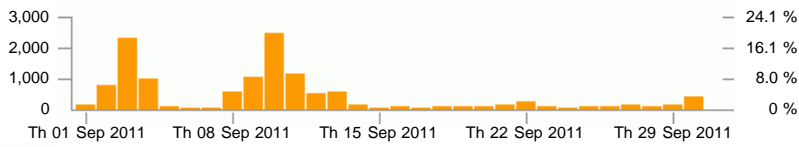

#### Events

Item 1 - 1 of 1

▲ Month	Events	Downloads	Uploads	Server-to-client bytes	Time taken
1 Sep/2011	12,435	11,743	0	2.95 G	2d 02:17:16
<b>Total</b>	<b>12,435</b>	<b>11,743</b>	<b>0</b>	<b>2.95 G</b>	<b>2d 02:17:16</b>

## Days

Events

Item 1 - 10 of 30

▲ Day	Events	Downloads	Uploads	Server-to-client bytes	Time taken
1 01/Sep/2011	128	68	0	30.17 M	02:04:41
2 02/Sep/2011	739	699	0	188.38 M	01:38:15
3 03/Sep/2011	2,291	2,206	0	679.04 M	05:46:19
4 04/Sep/2011	971	875	0	278.67 M	02:35:51
5 05/Sep/2011	79	44	0	7.06 M	00:16:34
6 06/Sep/2011	42	9	0	1.39 M	00:24:07
7 07/Sep/2011	52	36	0	7.52 M	00:40:40
8 08/Sep/2011	570	556	0	65.66 M	01:14:20
9 09/Sep/2011	1,006	985	0	242.92 M	01:48:39
10 10/Sep/2011	2,468	2,466	0	812.52 M	04:32:11
20 other items	4,089	3,799	0	703.03 M	1d 05:15:39
<b>Total</b>	<b>12,435</b>	<b>11,743</b>	<b>0</b>	<b>2.95 G</b>	<b>2d 02:17:16</b>