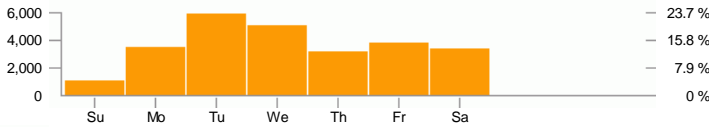

Days

Events

Item 1 - 10 of 31

▲ Day	Events	Downloads	Uploads	Server-to-client bytes	Client-to-server bytes	Time taken
1 01/Oct/2012	1,342	1,284	0	127.20 M	0 B	17:18:10
2 02/Oct/2012	1,956	1,670	4	465.06 M	152.00 K	03:53:29
3 03/Oct/2012	2,011	1,922	5	424.69 M	192.00 K	17:08:30
4 04/Oct/2012	863	819	4	121.25 M	152.00 K	03:47:04
5 05/Oct/2012	967	919	0	128.65 M	0 B	04:41:00
6 06/Oct/2012	890	873	4	59.71 M	152.00 K	01:06:45
7 07/Oct/2012	238	220	2	35.48 M	76.00 K	00:44:36
8 08/Oct/2012	569	508	0	187.17 M	0 B	03:07:31
9 09/Oct/2012	933	894	0	216.47 M	0 B	05:42:12
10 10/Oct/2012	524	490	0	213.15 M	0 B	05:12:35
21 other items	15,039	14,272	3	7.56 G	3.57 M	6d 20:27:37
Total	25,332	23,871	22	9.50 G	4.28 M	9d 11:09:29

Days of week

Events

Item 1 - 7 of 7

▲ Day of week	Events	Downloads	Uploads	Server-to-client bytes	Client-to-server bytes	Time taken
1 Sunday	988	922	2	102.08 M	76.00 K	02:02:41
2 Monday	3,420	3,181	0	849.65 M	0 B	1d 12:36:03
3 Tuesday	5,844	5,335	7	1.49 G	3.72 M	3d 08:05:06
4 Wednesday	4,964	4,703	5	1.04 G	192.00 K	2d 22:28:58
5 Thursday	3,120	2,933	4	5.19 G	152.00 K	20:43:50
6 Friday	3,729	3,592	0	636.31 M	0 B	14:05:05
7 Saturday	3,267	3,205	4	226.53 M	152.00 K	03:07:46
Total	25,332	23,871	22	9.50 G	4.28 M	9d 11:09:29