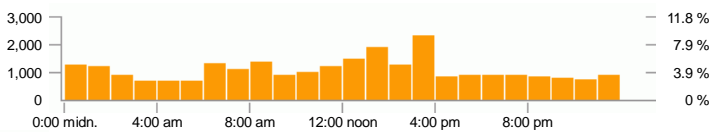

Hours of day

Events