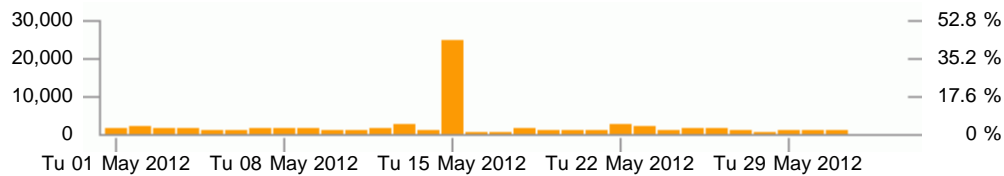

Days

Events

Item 1 - 10 of 31

▲ Day	Events	Downloads	Uploads
1 01/May/2012	1,472	1,423	0
2 02/May/2012	1,784	1,719	1
3 03/May/2012	1,398	1,332	0
4 04/May/2012	1,402	1,345	0
5 05/May/2012	742	705	0
6 06/May/2012	903	824	0
7 07/May/2012	1,149	1,106	0
8 08/May/2012	1,088	1,014	0
9 09/May/2012	1,065	945	0
10 10/May/2012	703	609	0
21 other items	45,150	18,947	15