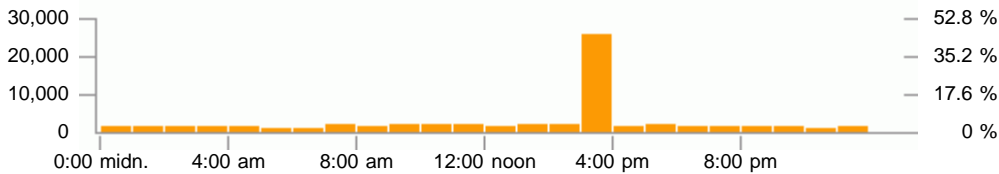

### Days of week

Events

Item 1 - 7 of 7

Day of week	Events	Downloads	Uploads
1 Sunday	4,898	4,611	0
2 Monday	3,497	3,181	0
3 Tuesday	30,992	6,443	8
4 Wednesday	5,072	4,570	1
5 Thursday	4,252	3,534	3
6 Friday	4,260	3,939	4
7 Saturday	3,885	3,691	0
<b>Total</b>	<b>56,856</b>	<b>29,969</b>	<b>16</b>

### Hours of day

Events

Item 1 - 24 of 24

Hour of day	Events	Downloads	Uploads
1 midnight - 1:00 AM	1,200	1,091	0
2 1:00 AM - 2:00 AM	1,147	1,054	0
3 2:00 AM - 3:00 AM	1,114	903	0
4 3:00 AM - 4:00 AM	1,243	1,040	0
5 4:00 AM - 5:00 AM	1,120	944	0