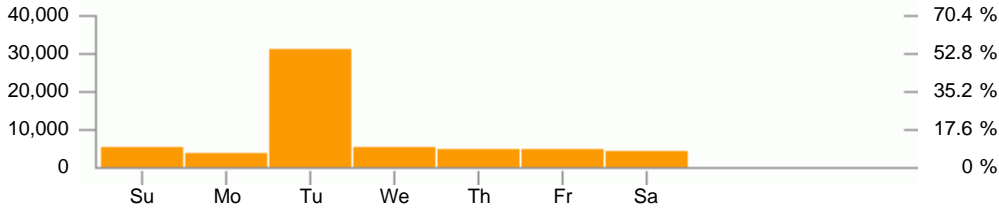

Total	56,856	29,969	16

Days of week

Events

Item 1 - 7 of 7

Day of week	Events	Downloads	Uploads
1 Sunday	4,898	4,611	0
2 Monday	3,497	3,181	0
3 Tuesday	30,992	6,443	8
4 Wednesday	5,072	4,570	1
5 Thursday	4,252	3,534	3
6 Friday	4,260	3,939	4
7 Saturday	3,885	3,691	0
Total	56,856	29,969	16