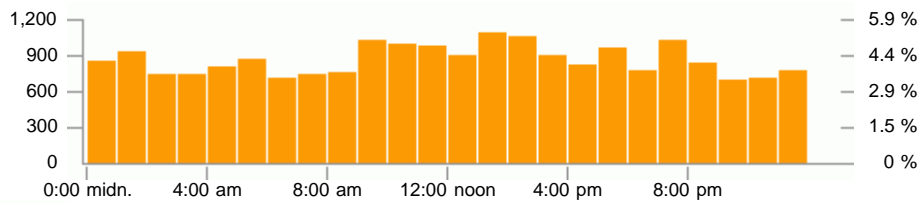

Days

Events

Item 1 - 10 of 21

Day	Events	Downloads	Uploads
1 01/Mar/2012	1,025	843	0
2 02/Mar/2012	812	694	0
3 03/Mar/2012	1,295	1,144	0
4 04/Mar/2012	1,357	1,225	0
5 05/Mar/2012	844	765	1
6 06/Mar/2012	874	757	0
7 07/Mar/2012	1,552	1,407	0
8 08/Mar/2012	779	698	0
9 09/Mar/2012	931	883	0
10 10/Mar/2012	1	1	0
11 other items	11,020	10,684	0
Total	20,490	19,101	1

Days of week

Events

6,000

29.3 %

Item 1 - 7 of 7

▲ Day of week	Events	Downloads	Uploads
1 Sunday	2,323	2,128	0
2 Monday	1,879	1,766	1
3 Tuesday	1,818	1,678	0
4 Wednesday	2,324	2,154	0
5 Thursday	3,287	2,983	0
6 Friday	4,411	4,154	0
7 Saturday	4,448	4,238	0
Total	20,490	19,101	1

Hours of day

Events

Item 1 - 24 of 24

▲ Hour of day	Events	Downloads	Uploads
1 midnight - 1:00 AM	848	800	0
2 1:00 AM - 2:00 AM	917	855	0
3 2:00 AM - 3:00 AM	735	695	0
4 3:00 AM - 4:00 AM	737	692	0
5 4:00 AM - 5:00 AM	792	749	0
6 5:00 AM - 6:00 AM	855	833	0
7 6:00 AM - 7:00 AM	702	683	0
8 7:00 AM - 8:00 AM	738	703	0
9 8:00 AM - 9:00 AM	748	687	0
10 9:00 AM - 10:00 AM	1,025	914	0
11 10:00 AM - 11:00 AM	988	918	0
12 11:00 AM - noon	966	874	1
13 noon - 1:00 PM	887	817	0

Sawmill Reports

14	1:00 PM - 2:00 PM	1,084	984	0
15	2:00 PM - 3:00 PM	1,053	974	0
16	3:00 PM - 4:00 PM	890	812	0
17	4:00 PM - 5:00 PM	806	761	0
18	5:00 PM - 6:00 PM	954	888	0
19	6:00 PM - 7:00 PM	763	710	0
20	7:00 PM - 8:00 PM	1,018	948	0
21	8:00 PM - 9:00 PM	830	791	0
22	9:00 PM - 10:00 PM	681	625	0
23	10:00 PM - 11:00 PM	702	650	0
24	11:00 PM - midnight	771	738	0
Total		20,490	19,101	1