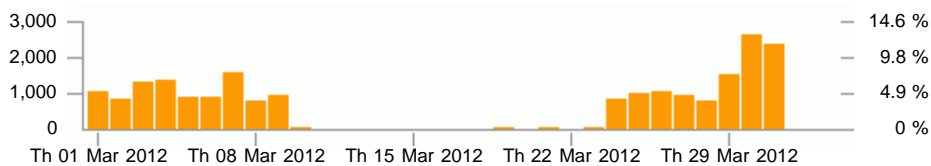

Single-page Summary

📅 01/Mar/2012 - 31/Mar/2012, 31 days

Overview

	All days	Average per day
Events	20,490	660
Downloads	19,101	616
Uploads	1	0

Date/times

Events

Item 1 - 1 of 1

▲ Date/time	Events	Downloads	Uploads
1 📅 2012	20,490	19,101	1
Total	20,490	19,101	1

Years

Events

Item 1 - 1 of 1

▲ Year	Events	Downloads	Uploads
1 2012	20,490	19,101	1
Total	20,490	19,101	1

Months

Events

Item 1 - 1 of 1

Month	Events	Downloads	Uploads
1 Mar/2012	20,490	19,101	1
Total	20,490	19,101	1

Days

Events

Item 1 - 10 of 21

Day	Events	Downloads	Uploads
1 01/Mar/2012	1,025	843	0
2 02/Mar/2012	812	694	0
3 03/Mar/2012	1,295	1,144	0
4 04/Mar/2012	1,357	1,225	0
5 05/Mar/2012	844	765	1
6 06/Mar/2012	874	757	0
7 07/Mar/2012	1,552	1,407	0
8 08/Mar/2012	779	698	0
9 09/Mar/2012	931	883	0
10 10/Mar/2012	1	1	0
11 other items	11,020	10,684	0
Total	20,490	19,101	1