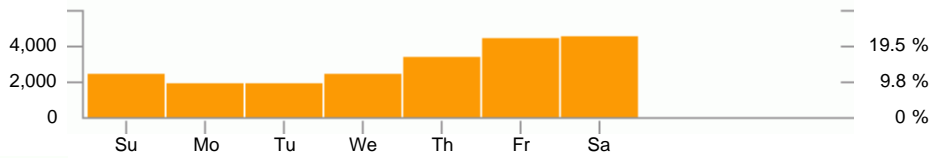

Days

Events

Item 1 - 10 of 21

Day	Events	Downloads	Uploads
1 01/Mar/2012	1,025	843	0
2 02/Mar/2012	812	694	0
3 03/Mar/2012	1,295	1,144	0
4 04/Mar/2012	1,357	1,225	0
5 05/Mar/2012	844	765	1
6 06/Mar/2012	874	757	0
7 07/Mar/2012	1,552	1,407	0
8 08/Mar/2012	779	698	0
9 09/Mar/2012	931	883	0
10 10/Mar/2012	1	1	0
11 other items	11,020	10,684	0
Total	20,490	19,101	1

Days of week

Events

6,000

29.3 %

Item 1 - 7 of 7

▲ Day of week	Events	Downloads	Uploads
1 Sunday	2,323	2,128	0
2 Monday	1,879	1,766	1
3 Tuesday	1,818	1,678	0
4 Wednesday	2,324	2,154	0
5 Thursday	3,287	2,983	0
6 Friday	4,411	4,154	0
7 Saturday	4,448	4,238	0
Total	20,490	19,101	1