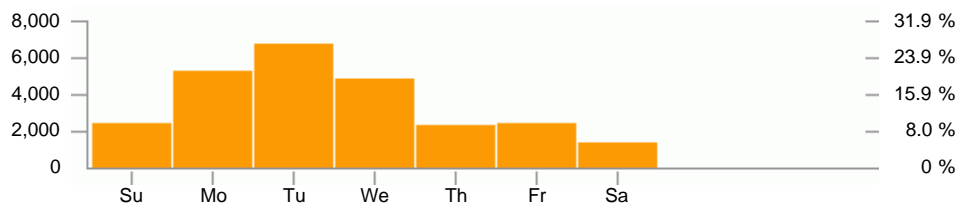

Days

Events

Item 1 - 10 of 31

Day	Events	Downloads	Uploads
1 01/Jan/2012	105	96	0
2 02/Jan/2012	194	188	0
3 03/Jan/2012	412	373	0
4 04/Jan/2012	535	503	0
5 05/Jan/2012	444	396	0
6 06/Jan/2012	579	279	0
7 07/Jan/2012	469	454	0
8 08/Jan/2012	436	426	0
9 09/Jan/2012	1,367	1,318	0
10 10/Jan/2012	1,698	1,626	0
21 other items	18,867	13,881	1,991
Total	25,106	19,540	1,991

Days of week

Events

Item 1 - 7 of 7

▲ Day of week	Events	Downloads	Uploads
1 Sunday	2,333	2,250	0
2 Monday	5,159	3,020	0
3 Tuesday	6,736	4,331	1,989
4 Wednesday	4,812	4,592	2
5 Thursday	2,304	2,122	0
6 Friday	2,397	1,937	0
7 Saturday	1,365	1,288	0
Total	25,106	19,540	1,991