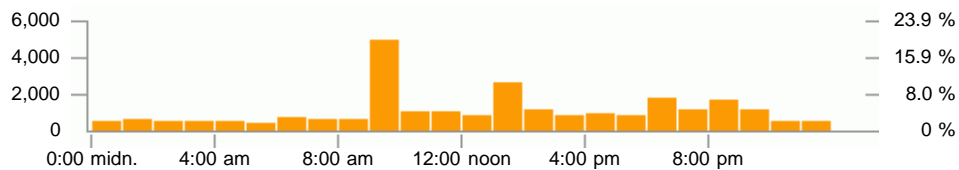

Days

Events

Item 1 - 10 of 31

Day	Events	Downloads	Uploads
1 01/Jan/2012	105	96	0
2 02/Jan/2012	194	188	0
3 03/Jan/2012	412	373	0
4 04/Jan/2012	535	503	0
5 05/Jan/2012	444	396	0
6 06/Jan/2012	579	279	0
7 07/Jan/2012	469	454	0
8 08/Jan/2012	436	426	0
9 09/Jan/2012	1,367	1,318	0
10 10/Jan/2012	1,698	1,626	0
21 other items	18,867	13,881	1,991
Total	25,106	19,540	1,991

Days of week

Events

Item 1 - 7 of 7

▲ Day of week	Events	Downloads	Uploads
1 Sunday	2,333	2,250	0
2 Monday	5,159	3,020	0
3 Tuesday	6,736	4,331	1,989
4 Wednesday	4,812	4,592	2
5 Thursday	2,304	2,122	0
6 Friday	2,397	1,937	0
7 Saturday	1,365	1,288	0
Total	25,106	19,540	1,991

Hours of day

Events

Item 1 - 24 of 24

▲ Hour of day	Events	Downloads	Uploads
1 midnight - 1:00 AM	464	439	0
2 1:00 AM - 2:00 AM	528	513	0
3 2:00 AM - 3:00 AM	471	447	0
4 3:00 AM - 4:00 AM	479	435	0
5 4:00 AM - 5:00 AM	438	419	0
6 5:00 AM - 6:00 AM	420	412	0
7 6:00 AM - 7:00 AM	651	604	0
8 7:00 AM - 8:00 AM	545	526	0
9 8:00 AM - 9:00 AM	612	577	0
10 9:00 AM - 10:00 AM	4,884	847	1,984

Sawmill Reports

11	10:00 AM - 11:00 AM	988	899	0
12	11:00 AM - noon	990	888	0
13	noon - 1:00 PM	810	749	0
14	1:00 PM - 2:00 PM	2,586	2,434	0
15	2:00 PM - 3:00 PM	1,117	1,042	5
16	3:00 PM - 4:00 PM	806	717	0
17	4:00 PM - 5:00 PM	844	745	2
18	5:00 PM - 6:00 PM	826	528	0
19	6:00 PM - 7:00 PM	1,767	1,711	0
20	7:00 PM - 8:00 PM	1,154	949	0
21	8:00 PM - 9:00 PM	1,682	1,663	0
22	9:00 PM - 10:00 PM	1,077	1,067	0
23	10:00 PM - 11:00 PM	488	466	0
24	11:00 PM - midnight	479	463	0
Total		25,106	19,540	1,991