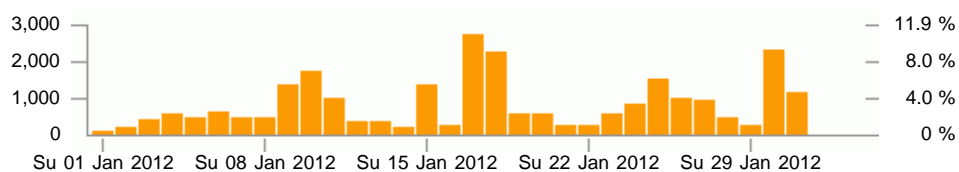

Single-page Summary

01/Jan/2012 - 31/Jan/2012, 31 days

Overview

	All days	Average per day
Events	25,106	809
Downloads	19,540	630
Uploads	1,991	64

Date/times

Events

Item 1 - 1 of 1

	Date/time	Events	Downloads	Uploads
1	2012	25,106	19,540	1,991
	Total	25,106	19,540	1,991

Years

Events

Item 1 - 1 of 1

	Year	Events	Downloads	Uploads
1	2012	25,106	19,540	1,991
	Total	25,106	19,540	1,991

Months

Events

Item 1 - 1 of 1

Month	Events	Downloads	Uploads
1 Jan/2012	25,106	19,540	1,991
Total	25,106	19,540	1,991

Days

Events

Item 1 - 10 of 31

Day	Events	Downloads	Uploads
1 01/Jan/2012	105	96	0
2 02/Jan/2012	194	188	0
3 03/Jan/2012	412	373	0
4 04/Jan/2012	535	503	0
5 05/Jan/2012	444	396	0
6 06/Jan/2012	579	279	0
7 07/Jan/2012	469	454	0
8 08/Jan/2012	436	426	0
9 09/Jan/2012	1,367	1,318	0
10 10/Jan/2012	1,698	1,626	0
21 other items	18,867	13,881	1,991
Total	25,106	19,540	1,991