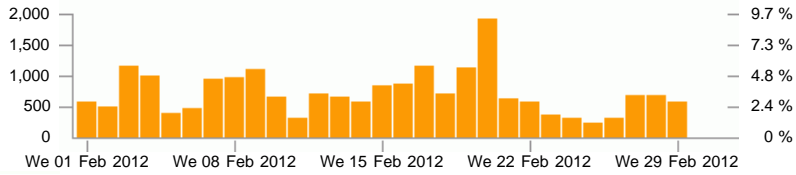

Single-page Summary

01/Feb/2012 - 29/Feb/2012, 29 days

Overview

	All days	Average per day
Events	20,674	712
Downloads	15,309	527
Uploads	1	0

Date/times

Events

Item 1 - 1 of 1

	Date/time	Events	Downloads	Uploads
1	2012	20,674	15,309	1
	Total	20,674	15,309	1

Years

Events

Item 1 - 1 of 1

	Year	Events	Downloads	Uploads
1	2012	20,674	15,309	1
	Total	20,674	15,309	1

Months

Events

Item 1 - 1 of 1

▲ Month	Events	Downloads	Uploads
1 Feb/2012	20,674	15,309	1
Total	20,674	15,309	1

Days

Events

Item 1 - 10 of 29

▲ Day	Events	Downloads	Uploads
1 01/Feb/2012	575	501	0
2 02/Feb/2012	494	456	0
3 03/Feb/2012	1,157	1,007	0
4 04/Feb/2012	981	907	0
5 05/Feb/2012	372	296	0
6 06/Feb/2012	460	288	0
7 07/Feb/2012	936	856	0
8 08/Feb/2012	963	810	1
9 09/Feb/2012	1,083	928	0
10 10/Feb/2012	636	487	0
19 other items	13,017	8,773	0
Total	20,674	15,309	1