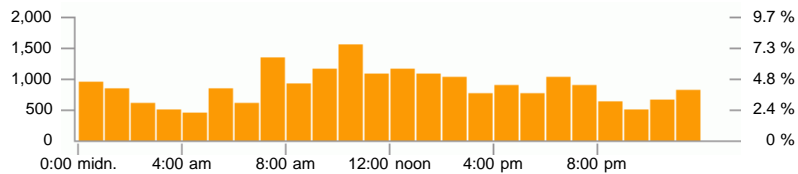

Days

Events

Item 1 - 10 of 29

▲ Day	Events	Downloads	Uploads
1 01/Feb/2012	575	501	0
2 02/Feb/2012	494	456	0
3 03/Feb/2012	1,157	1,007	0
4 04/Feb/2012	981	907	0
5 05/Feb/2012	372	296	0
6 06/Feb/2012	460	288	0
7 07/Feb/2012	936	856	0
8 08/Feb/2012	963	810	1
9 09/Feb/2012	1,083	928	0
10 10/Feb/2012	636	487	0
19 other items	13,017	8,773	0
Total	20,674	15,309	1

Days of week

Events

Item 1 - 7 of 7

▲ Day of week	Events	Downloads	Uploads
1 Sunday	2,485	1,745	0
2 Monday	3,720	1,631	0
3 Tuesday	2,712	1,977	0
4 Wednesday	3,649	3,092	1
5 Thursday	2,830	2,478	0

6	Friday	3,062	2,507	0
7	Saturday	2,216	1,879	0
Total		20,674	15,309	1

Hours of day

Events

Item 1 - 24 of 24

▲ Hour of day	Events	Downloads	Uploads
1 midnight - 1:00 AM	935	653	0
2 1:00 AM - 2:00 AM	828	534	0
3 2:00 AM - 3:00 AM	584	411	0
4 3:00 AM - 4:00 AM	476	346	0
5 4:00 AM - 5:00 AM	424	282	0
6 5:00 AM - 6:00 AM	828	678	0
7 6:00 AM - 7:00 AM	599	452	0
8 7:00 AM - 8:00 AM	1,317	1,138	0
9 8:00 AM - 9:00 AM	906	692	0
10 9:00 AM - 10:00 AM	1,154	956	0
11 10:00 AM - 11:00 AM	1,547	1,346	0
12 11:00 AM - noon	1,056	802	1
13 noon - 1:00 PM	1,142	971	0
14 1:00 PM - 2:00 PM	1,063	876	0
15 2:00 PM - 3:00 PM	1,002	800	0
16 3:00 PM - 4:00 PM	753	521	0
17 4:00 PM - 5:00 PM	871	553	0
18 5:00 PM - 6:00 PM	749	510	0
19 6:00 PM - 7:00 PM	1,003	765	0
20 7:00 PM - 8:00 PM	880	576	0
21 8:00 PM - 9:00 PM	615	334	0
22 9:00 PM - 10:00 PM	487	286	0
23 10:00 PM - 11:00 PM	648	391	0
24 11:00 PM - midnight	807	436	0
Total	20,674	15,309	1