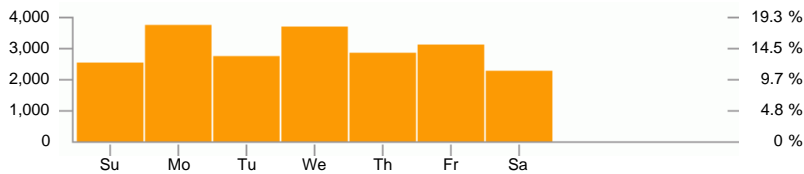

Years

Events

Item 1 - 1 of 1

	Year	Events	Downloads	Uploads
1	2012	20,674	15,309	1
	Total	20,674	15,309	1

Months

Events

Item 1 - 1 of 1

▲ Month	Events	Downloads	Uploads
1 Feb/2012	20,674	15,309	1
Total	20,674	15,309	1

Days

Events

Item 1 - 10 of 29

▲ Day	Events	Downloads	Uploads
1 01/Feb/2012	575	501	0
2 02/Feb/2012	494	456	0
3 03/Feb/2012	1,157	1,007	0
4 04/Feb/2012	981	907	0
5 05/Feb/2012	372	296	0
6 06/Feb/2012	460	288	0
7 07/Feb/2012	936	856	0
8 08/Feb/2012	963	810	1
9 09/Feb/2012	1,083	928	0
10 10/Feb/2012	636	487	0
19 other items	13,017	8,773	0
Total	20,674	15,309	1

Days of week

Events

Item 1 - 7 of 7

▲ Day of week	Events	Downloads	Uploads
1 Sunday	2,485	1,745	0
2 Monday	3,720	1,631	0
3 Tuesday	2,712	1,977	0
4 Wednesday	3,649	3,092	1
5 Thursday	2,830	2,478	0

6	Friday	3,062	2,507	0
7	Saturday	2,216	1,879	0
Total		20,674	15,309	1