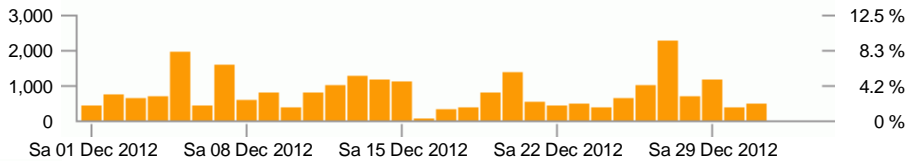

Days

Events