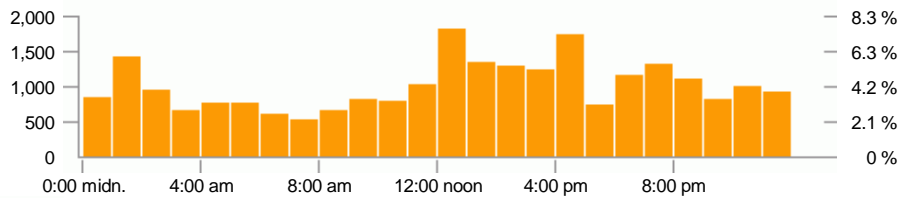

0

0 %

Su Mo Tu We Th Fr Sa

Item 1 - 7 of 7

▲ Day of week	Events	Downloads	Uploads	Server-to-client bytes	Client-to-server bytes	Time taken
1 Sunday	2,297	2,068	0	189.10 M	0 B	1d 05:58:09
2 Monday	2,056	1,897	1	909.54 M	45.00 K	1d 21:39:44
3 Tuesday	2,368	2,189	0	642.98 M	0 B	1d 12:06:45
4 Wednesday	4,605	4,403	0	988.92 M	0 B	1d 13:29:31
5 Thursday	5,257	5,123	0	691.45 M	0 B	1d 01:57:48
6 Friday	3,882	3,707	0	711.11 M	0 B	1d 07:25:10
7 Saturday	3,519	3,355	0	374.81 M	0 B	11:02:04
Total	23,984	22,742	1	4.40 G	45.00 K	9d 01:39:11

Hours of day

Events

Item 1 - 24 of 24

▲ Hour of day	Events	Downloads	Uploads	Server-to-client bytes	Client-to-server bytes	Time taken
1 midnight - 1:00 AM	838	824	0	136.23 M	0 B	22:59:47
2 1:00 AM - 2:00 AM	1,409	1,386	0	198.89 M	0 B	01:23:53
3 2:00 AM - 3:00 AM	943	867	0	99.01 M	0 B	02:29:34
4 3:00 AM - 4:00 AM	650	578	0	43.08 M	0 B	00:48:08
5 4:00 AM - 5:00 AM	756	727	0	45.36 M	0 B	01:03:38
6 5:00 AM - 6:00 AM	754	734	0	46.88 M	0 B	00:25:21
7 6:00 AM - 7:00 AM	586	562	0	32.87 M	0 B	00:28:49
8 7:00 AM - 8:00 AM	515	485	0	30.97 M	0 B	01:38:32
9 8:00 AM - 9:00 AM	637	596	0	48.87 M	0 B	08:40:39
10 9:00 AM - 10:00 AM	806	766	0	196.59 M	0 B	09:52:58
11 10:00 AM - 11:00 AM	779	739	0	297.26 M	0 B	1d 09:06:09
12 11:00 AM - noon	1,013	947	1	429.51 M	45.00 K	12:36:06
13 noon - 1:00 PM	1,798	1,710	0	380.69 M	0 B	07:06:10
14 1:00 PM - 2:00 PM	1,326	1,267	0	334.00 M	0 B	07:32:16
15 2:00 PM - 3:00 PM	1,264	1,129	0	402.04 M	0 B	19:25:39
16 3:00 PM - 4:00 PM	1,219	1,161	0	429.55 M	0 B	22:50:13
17 4:00 PM - 5:00 PM	1,728	1,659	0	509.24 M	0 B	14:53:39
18 5:00 PM - 6:00 PM	715	655	0	63.90 M	0 B	07:43:03