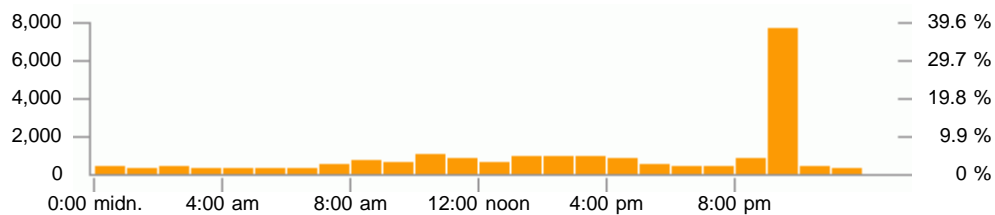

Hours of day

Events

Item 1 - 24 of 24

Hour of day	Events	Downloads	Uploads
1 midnight - 1:00 AM	334	317	0