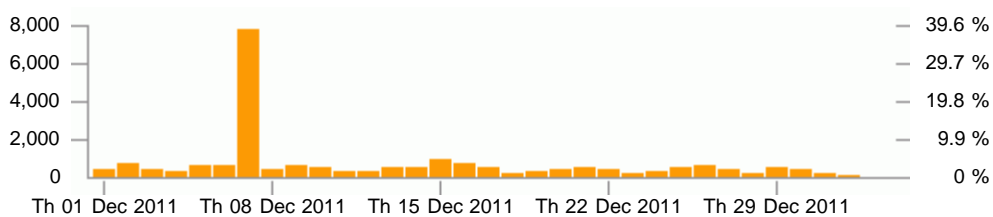

Days

Events

Item 1 - 10 of 32

▲ Day	Events	Downloads	Uploads
1 01/Dec/2011	416	371	0
2 02/Dec/2011	732	466	4
3 03/Dec/2011	393	300	1
4 04/Dec/2011	259	156	0
5 05/Dec/2011	577	383	0
6 06/Dec/2011	602	552	0
7 07/Dec/2011	7,768	7,730	3