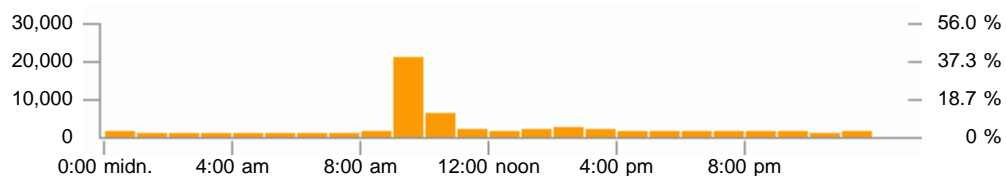

Hours of day

Events

Item 1 - 24 of 24

▲ Hour of day	Events	Downloads	Uploads
1 midnight - 1:00 AM	1,091	1,074	0
2 1:00 AM - 2:00 AM	862	813	0
3 2:00 AM - 3:00 AM	835	792	0
4 3:00 AM - 4:00 AM	940	885	0
5 4:00 AM - 5:00 AM	685	670	0