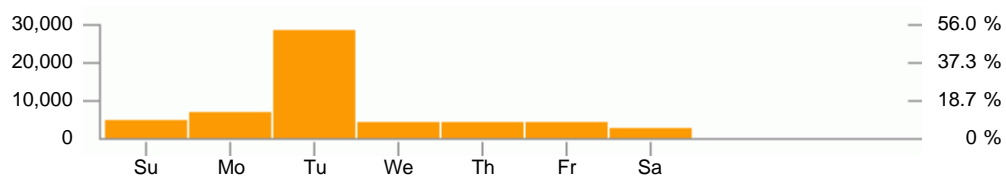

21 other items	21,851	20,703	1
Total	53,581	51,882	6

Days of week

Events

Item 1 - 7 of 7

▲ Day of week	Events	Downloads	Uploads
1 Sunday	4,236	4,127	0
2 Monday	6,697	6,436	0
3 Tuesday	28,242	27,902	0
4 Wednesday	3,778	3,459	1
5 Thursday	4,160	3,920	0
6 Friday	4,064	3,787	5
7 Saturday	2,404	2,251	0
Total	53,581	51,882	6