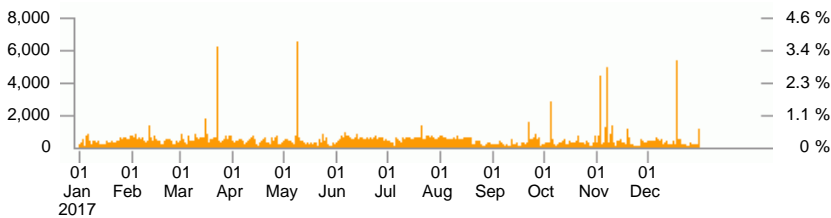

	Date/time	Events	Sessions	Session duration
1	2017	174,935	34,856	1y 33d 03:59:46
	Total	174,935	34,856	1y 33d 03:59:46

Years

Events

Item 1 - 1 of 1

	Year	Events	Sessions	Session duration
1	2017	174,935	34,856	1y 33d 03:59:46
	Total	174,935	34,856	1y 33d 03:59:46

Months

Events

Item 1 - 10 of 12

▲ Month	Events	Sessions	Session duration
1 Jan/2017	11,716	3,356	29d 23:49:17
2 Feb/2017	12,759	3,512	28d 07:09:24
3 Mar/2017	22,105	3,587	46d 01:29:34
4 Apr/2017	11,210	3,186	23d 16:53:29
5 May/2017	16,105	3,027	18d 00:58:12
6 Jun/2017	16,774	2,670	71d 03:15:06
7 Jul/2017	15,914	2,637	67d 01:03:43
8 Aug/2017	12,983	2,509	46d 01:07:48
9 Sep/2017	9,288	2,608	18d 18:18:44
10 Oct/2017	11,343	2,664	14d 19:09:23
2 other items	34,738	-	34d 06:45:06
Total	174,935	34,856	1y 33d 03:59:46

Days

Events

Item 1 - 10 of 365

▲ Day	Events	Sessions	Session duration
1 01/Jan/2017	187	70	16:27:35
2 02/Jan/2017	270	93	14:49:49
3 03/Jan/2017	517	119	1d 00:38:46
4 04/Jan/2017	78	20	05:43:21
5 05/Jan/2017	732	138	1d 00:14:05
6 06/Jan/2017	775	106	1d 07:32:57
7 07/Jan/2017	390	71	1d 01:50:45
8 08/Jan/2017	172	70	14:30:43
9 09/Jan/2017	332	109	17:52:37
10 10/Jan/2017	412	136	1d 02:59:53
355 other items	171,070	-	1y 24d 17:19:15

Total	174,935	35,282	1y 33d 03:59:46
-------	---------	--------	-----------------

Days of week

Events

Item 1 - 7 of 7

Day of week	Events	Sessions	Session duration
1 Sunday	15,881	3,243	48d 08:45:47
2 Monday	26,022	5,310	55d 09:29:48
3 Tuesday	33,971	6,119	62d 05:01:01
4 Wednesday	21,740	5,842	55d 10:05:47
5 Thursday	31,905	5,773	57d 03:29:27
6 Friday	28,089	5,412	61d 16:17:33
7 Saturday	17,327	3,583	57d 22:50:23
Total	174,935	35,282	1y 33d 03:59:46