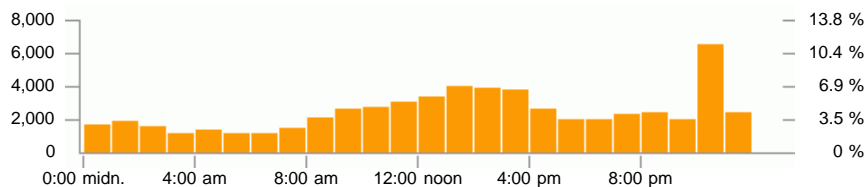

## Days

Events

Item 1 - 10 of 120

▲ Day	Events	Sessions	Session duration
1 01/Jan/2017	187	70	16:27:35
2 02/Jan/2017	270	93	14:49:49
3 03/Jan/2017	517	119	1d 00:38:46
4 04/Jan/2017	78	20	05:43:21
5 05/Jan/2017	732	138	1d 00:14:05
6 06/Jan/2017	775	106	1d 07:32:57
7 07/Jan/2017	390	71	1d 01:50:45
8 08/Jan/2017	172	70	14:30:43
9 09/Jan/2017	332	109	17:52:37
10 10/Jan/2017	412	136	1d 02:59:53
110 other items	53,925	-	119d 14:41:13
<b>Total</b>	<b>57,790</b>	<b>13,795</b>	<b>128d 01:21:44</b>

## Days of week

Events

Item 1 - 7 of 7

▲ Day of week	Events	Sessions	Session duration
1 Sunday	5,213	1,399	15d 08:08:08
2 Monday	7,027	2,067	17d 06:23:10
3 Tuesday	8,322	2,395	20d 15:33:45
4 Wednesday	7,687	2,230	19d 04:10:16
5 Thursday	15,423	2,276	20d 00:49:02
6 Friday	8,049	2,055	18d 17:54:29
7 Saturday	6,069	1,373	16d 20:22:54
Total	57,790	13,795	128d 01:21:44

## Hours of day

Events

Item 1 - 24 of 24

▲ Hour of day	Events	Sessions	Session duration
1 midnight - 1:00 AM	1,625	619	6d 02:33:58
2 1:00 AM - 2:00 AM	1,827	637	6d 14:44:50
3 2:00 AM - 3:00 AM	1,509	573	5d 11:47:00
4 3:00 AM - 4:00 AM	1,142	424	4d 08:48:26
5 4:00 AM - 5:00 AM	1,276	437	4d 08:43:51
6 5:00 AM - 6:00 AM	1,055	395	3d 23:19:25
7 6:00 AM - 7:00 AM	1,092	394	3d 19:39:59
8 7:00 AM - 8:00 AM	1,451	483	4d 00:23:48
9 8:00 AM - 9:00 AM	2,091	673	4d 09:04:06
10 9:00 AM - 10:00 AM	2,590	841	4d 22:06:00
11 10:00 AM - 11:00 AM	2,671	946	5d 16:22:21
12 11:00 AM - noon	2,970	1,031	5d 16:15:05
13 noon - 1:00 PM	3,264	1,054	6d 19:14:53
14 1:00 PM - 2:00 PM	3,897	1,197	8d 11:50:24
15 2:00 PM - 3:00 PM	3,806	1,262	7d 21:26:04