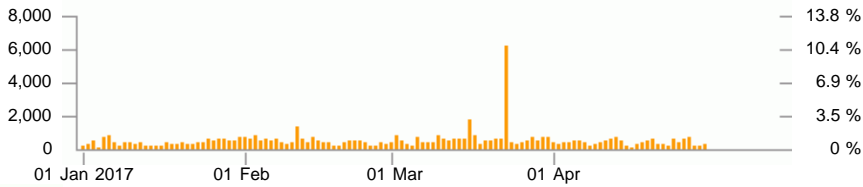

### Years

Events

Item 1 - 1 of 1

	Year	Events	Sessions	Session duration
1	2017	57,790	13,641	128d 01:21:44
	Total	57,790	13,641	128d 01:21:44

### Months

Events

Item 1 - 4 of 4

▲ Month	Events	Sessions	Session duration
1 Jan/2017	11,716	3,356	29d 23:49:17
2 Feb/2017	12,759	3,512	28d 07:09:24
3 Mar/2017	22,105	3,587	46d 01:29:34
4 Apr/2017	11,210	3,186	23d 16:53:29
<b>Total</b>	<b>57,790</b>	<b>13,641</b>	<b>128d 01:21:44</b>

## Days

Events

Item 1 - 10 of 120

▲ Day	Events	Sessions	Session duration
1 01/Jan/2017	187	70	16:27:35
2 02/Jan/2017	270	93	14:49:49
3 03/Jan/2017	517	119	1d 00:38:46
4 04/Jan/2017	78	20	05:43:21
5 05/Jan/2017	732	138	1d 00:14:05
6 06/Jan/2017	775	106	1d 07:32:57
7 07/Jan/2017	390	71	1d 01:50:45
8 08/Jan/2017	172	70	14:30:43
9 09/Jan/2017	332	109	17:52:37
10 10/Jan/2017	412	136	1d 02:59:53
110 other items	53,925	-	119d 14:41:13
<b>Total</b>	<b>57,790</b>	<b>13,795</b>	<b>128d 01:21:44</b>

## Days of week

Events

Item 1 - 7 of 7

▲ Day of week	Events	Sessions	Session duration
1 Sunday	5,213	1,399	15d 08:08:08
2 Monday	7,027	2,067	17d 06:23:10
3 Tuesday	8,322	2,395	20d 15:33:45
4 Wednesday	7,687	2,230	19d 04:10:16
5 Thursday	15,423	2,276	20d 00:49:02
6 Friday	8,049	2,055	18d 17:54:29
7 Saturday	6,069	1,373	16d 20:22:54
Total	57,790	13,795	128d 01:21:44