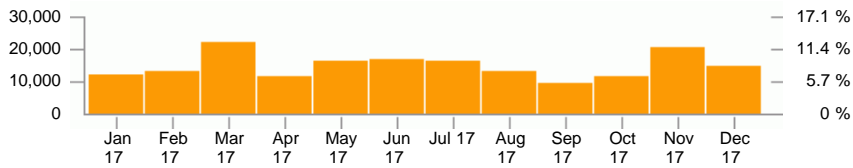

Single-page Summary

01/Jan/2017 - 31/Dec/2017, 365 days

Overview

	All days	Average per day
Events	174,935	479
Sessions	34,856	95
Session duration	1y 33d 03:59:46	1d 02:10:50

Date/times

Events

Item 1 - 1 of 1

	Date/time	Events	Sessions	Session duration
1	2017	174,935	34,856	1y 33d 03:59:46
	Total	174,935	34,856	1y 33d 03:59:46

Years

Events

Item 1 - 1 of 1

	Year	Events	Sessions	Session duration
1	2017	174,935	34,856	1y 33d 03:59:46
	Total	174,935	34,856	1y 33d 03:59:46

Months

Events

Item 1 - 10 of 12

▲ Month	Events	Sessions	Session duration
1 Jan/2017	11,716	3,356	29d 23:49:17
2 Feb/2017	12,759	3,512	28d 07:09:24
3 Mar/2017	22,105	3,587	46d 01:29:34
4 Apr/2017	11,210	3,186	23d 16:53:29
5 May/2017	16,105	3,027	18d 00:58:12
6 Jun/2017	16,774	2,670	71d 03:15:06
7 Jul/2017	15,914	2,637	67d 01:03:43
8 Aug/2017	12,983	2,509	46d 01:07:48
9 Sep/2017	9,288	2,608	18d 18:18:44
10 Oct/2017	11,343	2,664	14d 19:09:23
2 other items	34,738	-	34d 06:45:06
Total	174,935	34,856	1y 33d 03:59:46

Days

Events

Item 1 - 10 of 365

▲ Day	Events	Sessions	Session duration
1 01/Jan/2017	187	70	16:27:35
2 02/Jan/2017	270	93	14:49:49
3 03/Jan/2017	517	119	1d 00:38:46
4 04/Jan/2017	78	20	05:43:21
5 05/Jan/2017	732	138	1d 00:14:05
6 06/Jan/2017	775	106	1d 07:32:57
7 07/Jan/2017	390	71	1d 01:50:45
8 08/Jan/2017	172	70	14:30:43
9 09/Jan/2017	332	109	17:52:37
10 10/Jan/2017	412	136	1d 02:59:53
355 other items	171,070	-	1y 24d 17:19:15