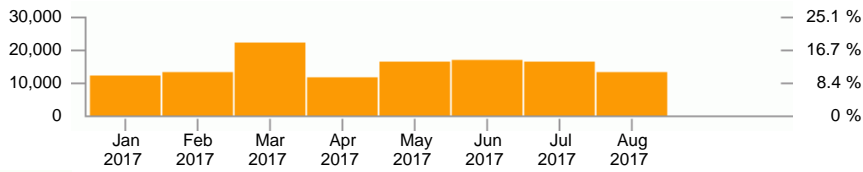

### Overview

	All days	Average per day
Events	119,566	492
Sessions	24,484	100
Session duration	330d 07:46:33	1d 08:37:28

### Date/times

Events

Item 1 - 1 of 1

	Date/time	Events	Sessions	Session duration
1	2017	119,566	24,484	330d 07:46:33
	Total	119,566	24,484	330d 07:46:33

### Years

Events

Item 1 - 1 of 1

	Year	Events	Sessions	Session duration
1	2017	119,566	24,484	330d 07:46:33
	Total	119,566	24,484	330d 07:46:33

### Months

Events

Item 1 - 8 of 8

▲ Month	Events	Sessions	Session duration
1 Jan/2017	11,716	3,356	29d 23:49:17
2 Feb/2017	12,759	3,512	28d 07:09:24
3 Mar/2017	22,105	3,587	46d 01:29:34
4 Apr/2017	11,210	3,186	23d 16:53:29
5 May/2017	16,105	3,027	18d 00:58:12
6 Jun/2017	16,774	2,670	71d 03:15:06
7 Jul/2017	15,914	2,637	67d 01:03:43
8 Aug/2017	12,983	2,509	46d 01:07:48
<b>Total</b>	<b>119,566</b>	<b>24,484</b>	<b>330d 07:46:33</b>