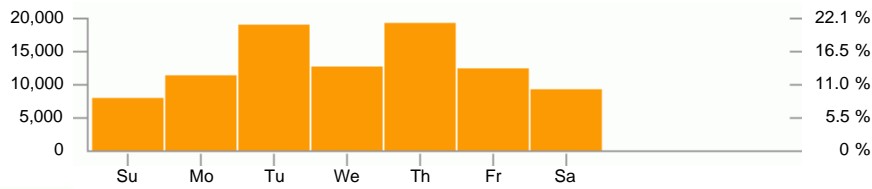

Years

Events

Item 1 - 1 of 1

	Year	Events	Sessions	Session duration
1	2017	90,669	19,338	217d 05:35:02
	Total	90,669	19,338	217d 05:35:02

Months

Events

Item 1 - 6 of 6

▲ Month	Events	Sessions	Session duration
1 Jan/2017	11,716	3,356	29d 23:49:17
2 Feb/2017	12,759	3,512	28d 07:09:24
3 Mar/2017	22,105	3,587	46d 01:29:34
4 Apr/2017	11,210	3,186	23d 16:53:29
5 May/2017	16,105	3,027	18d 00:58:12
6 Jun/2017	16,774	2,670	71d 03:15:06
Total	90,669	19,338	217d 05:35:02

Days

Events

Item 1 - 10 of 181

▲ Day	Events	Sessions	Session duration
1 01/Jan/2017	187	70	16:27:35
2 02/Jan/2017	270	93	14:49:49
3 03/Jan/2017	517	119	1d 00:38:46
4 04/Jan/2017	78	20	05:43:21
5 05/Jan/2017	732	138	1d 00:14:05
6 06/Jan/2017	775	106	1d 07:32:57
7 07/Jan/2017	390	71	1d 01:50:45
8 08/Jan/2017	172	70	14:30:43
9 09/Jan/2017	332	109	17:52:37
10 10/Jan/2017	412	136	1d 02:59:53
171 other items	86,804	-	208d 18:54:31
Total	90,669	19,592	217d 05:35:02

Days of week

Events

Item 1 - 7 of 7

▲ Day of week	Events	Sessions	Session duration
1 Sunday	7,874	1,853	27d 01:21:51
2 Monday	11,115	2,991	30d 06:01:37
3 Tuesday	18,783	3,341	34d 22:20:48
4 Wednesday	12,496	3,237	31d 12:40:00
5 Thursday	19,112	3,251	31d 10:28:30
6 Friday	12,228	2,995	32d 06:18:55
7 Saturday	9,061	1,924	29d 18:23:21
Total	90,669	19,592	217d 05:35:02

Hours of day

Events

Item 1 - 24 of 24

▲ Hour of day	Events	Sessions	Session duration
1 midnight - 1:00 AM	2,630	917	9d 20:10:01
2 1:00 AM - 2:00 AM	2,827	936	10d 14:58:58
3 2:00 AM - 3:00 AM	2,331	841	9d 02:51:25
4 3:00 AM - 4:00 AM	1,852	634	7d 14:11:03
5 4:00 AM - 5:00 AM	1,883	609	7d 09:14:27
6 5:00 AM - 6:00 AM	2,313	584	7d 09:02:26
7 6:00 AM - 7:00 AM	1,807	599	6d 19:09:02
8 7:00 AM - 8:00 AM	2,648	737	7d 12:54:14
9 8:00 AM - 9:00 AM	3,184	1,023	8d 00:34:03
10 9:00 AM - 10:00 AM	4,014	1,262	8d 17:08:29
11 10:00 AM - 11:00 AM	3,928	1,379	9d 12:20:22
12 11:00 AM - noon	4,491	1,514	9d 18:48:48
13 noon - 1:00 PM	5,370	1,634	11d 04:15:21
14 1:00 PM - 2:00 PM	5,990	1,853	13d 21:01:05