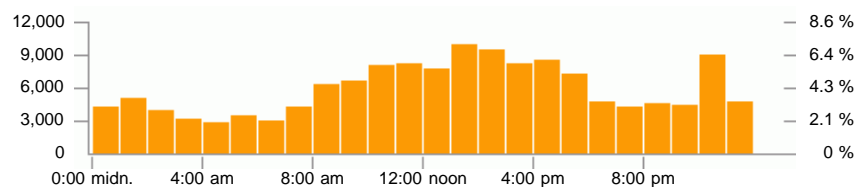

## Days

Events

Item 1 - 10 of 304

▲ Day	Events	Sessions	Session duration
1 01/Jan/2017	187	70	16:27:35
2 02/Jan/2017	270	93	14:49:49
3 03/Jan/2017	517	119	1d 00:38:46
4 04/Jan/2017	78	20	05:43:21
5 05/Jan/2017	732	138	1d 00:14:05
6 06/Jan/2017	773	105	1d 07:32:56
7 07/Jan/2017	390	71	1d 01:50:45
8 08/Jan/2017	172	70	14:30:43
9 09/Jan/2017	332	109	17:52:37
10 10/Jan/2017	412	136	1d 02:59:53
294 other items	136,332	-	355d 10:34:09
<b>Total</b>	<b>140,195</b>	<b>30,143</b>	<b>363d 21:14:39</b>

### Events

Item 1 - 7 of 7

▲ Day of week	Events	Sessions	Session duration
1 Sunday	12,443	2,774	44d 21:50:37
2 Monday	17,422	4,512	50d 01:45:31
3 Tuesday	26,744	5,246	57d 00:39:15
4 Wednesday	18,938	4,960	50d 22:02:11
5 Thursday	28,737	4,964	52d 05:56:03
6 Friday	20,899	4,652	55d 11:50:43
7 Saturday	15,012	3,035	53d 05:10:19
Total	140,195	30,143	363d 21:14:39

## Hours of day

### Events

Item 1 - 24 of 24

▲ Hour of day	Events	Sessions	Session duration
1 midnight - 1:00 AM	4,210	1,482	16d 16:50:10
2 1:00 AM - 2:00 AM	5,005	1,549	19d 11:29:01
3 2:00 AM - 3:00 AM	3,848	1,303	15d 17:33:11
4 3:00 AM - 4:00 AM	3,153	980	12d 14:10:59
5 4:00 AM - 5:00 AM	2,800	865	12d 01:21:19
6 5:00 AM - 6:00 AM	3,383	831	11d 23:48:47
7 6:00 AM - 7:00 AM	2,847	869	11d 05:56:18
8 7:00 AM - 8:00 AM	4,247	1,224	12d 06:58:19
9 8:00 AM - 9:00 AM	6,259	1,717	16d 02:03:10
10 9:00 AM - 10:00 AM	6,488	1,994	14d 06:33:47
11 10:00 AM - 11:00 AM	7,976	2,083	15d 19:39:12
12 11:00 AM - noon	8,125	2,409	16d 08:23:52