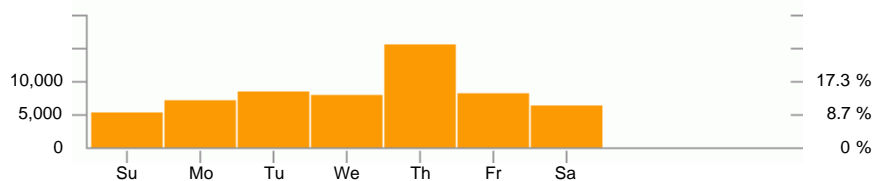

## Days

Events

Item 1 - 10 of 120

▲ Day	Events	Sessions	Session duration
1 01/Jan/2017	187	70	16:27:35
2 02/Jan/2017	270	93	14:49:49
3 03/Jan/2017	517	119	1d 00:38:46
4 04/Jan/2017	78	20	05:43:21
5 05/Jan/2017	732	138	1d 00:14:05
6 06/Jan/2017	775	106	1d 07:32:57
7 07/Jan/2017	390	71	1d 01:50:45
8 08/Jan/2017	172	70	14:30:43
9 09/Jan/2017	332	109	17:52:37
10 10/Jan/2017	412	136	1d 02:59:53
110 other items	53,925	-	119d 14:41:13
<b>Total</b>	<b>57,790</b>	<b>13,795</b>	<b>128d 01:21:44</b>

## Days of week

Events

Item 1 - 7 of 7

▲ Day of week	Events	Sessions	Session duration
1 Sunday	5,213	1,399	15d 08:08:08
2 Monday	7,027	2,067	17d 06:23:10
3 Tuesday	8,322	2,395	20d 15:33:45
4 Wednesday	7,687	2,230	19d 04:10:16
5 Thursday	15,423	2,276	20d 00:49:02
6 Friday	8,049	2,055	18d 17:54:29
7 Saturday	6,069	1,373	16d 20:22:54
Total	57,790	13,795	128d 01:21:44