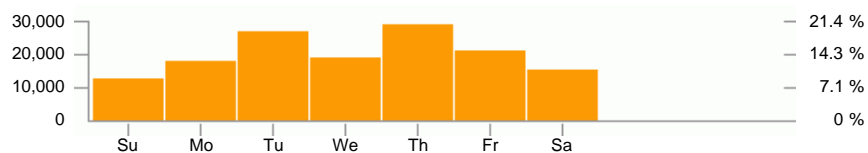

### Months

Events

Item 1 - 10 of 10

▲ Month	Events	Sessions	Session duration
1 Jan/2017	11,714	3,355	29d 23:49:16
2 Feb/2017	12,759	3,512	28d 07:09:24
3 Mar/2017	22,105	3,587	46d 01:29:34
4 Apr/2017	11,210	3,186	23d 16:53:29
5 May/2017	16,105	3,027	18d 00:58:12
6 Jun/2017	16,774	2,670	71d 03:15:06
7 Jul/2017	15,914	2,637	67d 01:03:43
8 Aug/2017	12,983	2,509	46d 01:07:48
9 Sep/2017	9,288	2,608	18d 18:18:44
10 Oct/2017	11,343	2,664	14d 19:09:23
<b>Total</b>	<b>140,195</b>	<b>29,755</b>	<b>363d 21:14:39</b>

## Days

Events

Item 1 - 10 of 304

▲ Day	Events	Sessions	Session duration
1 01/Jan/2017	187	70	16:27:35
2 02/Jan/2017	270	93	14:49:49
3 03/Jan/2017	517	119	1d 00:38:46
4 04/Jan/2017	78	20	05:43:21
5 05/Jan/2017	732	138	1d 00:14:05
6 06/Jan/2017	773	105	1d 07:32:56
7 07/Jan/2017	390	71	1d 01:50:45
8 08/Jan/2017	172	70	14:30:43
9 09/Jan/2017	332	109	17:52:37
10 10/Jan/2017	412	136	1d 02:59:53
294 other items	136,332	-	355d 10:34:09
<b>Total</b>	<b>140,195</b>	<b>30,143</b>	<b>363d 21:14:39</b>

## Days of week

### Events

Item 1 - 7 of 7

▲ Day of week	Events	Sessions	Session duration
1 Sunday	12,443	2,774	44d 21:50:37
2 Monday	17,422	4,512	50d 01:45:31
3 Tuesday	26,744	5,246	57d 00:39:15
4 Wednesday	18,938	4,960	50d 22:02:11
5 Thursday	28,737	4,964	52d 05:56:03
6 Friday	20,899	4,652	55d 11:50:43
7 Saturday	15,012	3,035	53d 05:10:19
Total	140,195	30,143	363d 21:14:39