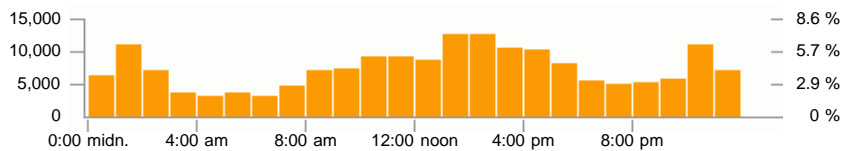

Days

Events

Item 1 - 10 of 365

▲ Day	Events	Sessions	Session duration
1 01/Jan/2017	187	70	16:27:35
2 02/Jan/2017	270	93	14:49:49
3 03/Jan/2017	517	119	1d 00:38:46
4 04/Jan/2017	78	20	05:43:21
5 05/Jan/2017	732	138	1d 00:14:05
6 06/Jan/2017	775	106	1d 07:32:57
7 07/Jan/2017	390	71	1d 01:50:45
8 08/Jan/2017	172	70	14:30:43
9 09/Jan/2017	332	109	17:52:37
10 10/Jan/2017	412	136	1d 02:59:53
355 other items	171,070	-	1y 24d 17:19:15

Total	174,935	35,282	1y 33d 03:59:46
-------	---------	--------	-----------------

Days of week

Events

Item 1 - 7 of 7

Day of week	Events	Sessions	Session duration
1 Sunday	15,881	3,243	48d 08:45:47
2 Monday	26,022	5,310	55d 09:29:48
3 Tuesday	33,971	6,119	62d 05:01:01
4 Wednesday	21,740	5,842	55d 10:05:47
5 Thursday	31,905	5,773	57d 03:29:27
6 Friday	28,089	5,412	61d 16:17:33
7 Saturday	17,327	3,583	57d 22:50:23
Total	174,935	35,282	1y 33d 03:59:46

Hours of day

Events

Item 1 - 24 of 24

Hour of day	Events	Sessions	Session duration
1 midnight - 1:00 AM	6,087	1,717	18d 16:16:16
2 1:00 AM - 2:00 AM	10,826	1,809	22d 12:09:08
3 2:00 AM - 3:00 AM	6,895	1,487	17d 01:43:57
4 3:00 AM - 4:00 AM	3,607	1,089	13d 06:14:08
5 4:00 AM - 5:00 AM	3,099	960	12d 14:28:13
6 5:00 AM - 6:00 AM	3,610	928	12d 11:13:00
7 6:00 AM - 7:00 AM	2,998	967	11d 18:00:07
8 7:00 AM - 8:00 AM	4,518	1,358	13d 02:56:06
9 8:00 AM - 9:00 AM	7,001	1,985	17d 06:29:25
10 9:00 AM - 10:00 AM	7,111	2,260	15d 12:32:50
11 10:00 AM - 11:00 AM	8,949	2,405	17d 03:38:20
12 11:00 AM - noon	8,977	2,795	17d 22:48:11