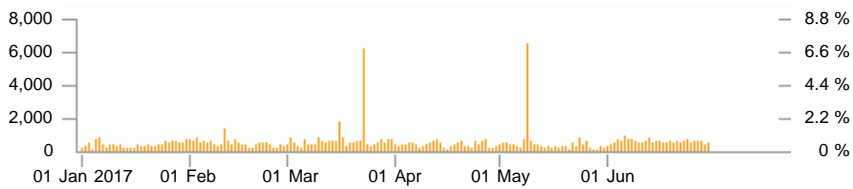

Single-page Summary

01/Jan/2017 - 30/Jun/2017, 181 days

Overview

	All days	Average per day
Events	90,669	500
Sessions	19,338	106
Session duration	217d 05:35:02	1d 04:48:15

Date/times

Events

Item 1 - 1 of 1

	Date/time	Events	Sessions	Session duration
1	2017	90,669	19,338	217d 05:35:02
	Total	90,669	19,338	217d 05:35:02

Years

Events

Item 1 - 1 of 1

	Year	Events	Sessions	Session duration
1	2017	90,669	19,338	217d 05:35:02
	Total	90,669	19,338	217d 05:35:02

Months

Events

Item 1 - 6 of 6

▲ Month	Events	Sessions	Session duration
1 Jan/2017	11,716	3,356	29d 23:49:17
2 Feb/2017	12,759	3,512	28d 07:09:24
3 Mar/2017	22,105	3,587	46d 01:29:34
4 Apr/2017	11,210	3,186	23d 16:53:29
5 May/2017	16,105	3,027	18d 00:58:12
6 Jun/2017	16,774	2,670	71d 03:15:06
Total	90,669	19,338	217d 05:35:02

Days

Events

Item 1 - 10 of 181

▲ Day	Events	Sessions	Session duration
1 01/Jan/2017	187	70	16:27:35
2 02/Jan/2017	270	93	14:49:49
3 03/Jan/2017	517	119	1d 00:38:46
4 04/Jan/2017	78	20	05:43:21
5 05/Jan/2017	732	138	1d 00:14:05
6 06/Jan/2017	775	106	1d 07:32:57
7 07/Jan/2017	390	71	1d 01:50:45
8 08/Jan/2017	172	70	14:30:43
9 09/Jan/2017	332	109	17:52:37
10 10/Jan/2017	412	136	1d 02:59:53
171 other items	86,804	-	208d 18:54:31
Total	90,669	19,592	217d 05:35:02

Domain description	Events	Sessions	Session duration
1 IP Address	90,669 100.0 %	19,338	217d 05:35:02
Total	90,669 100.0 %	19,338	217d 05:35:02

Countries

Item 1 - 10 of 63

Country	Events	Sessions	Session duration
1 United States/	79,926 88.2 %	18,090	211d 23:15:54
2 Ukraine/	5,688 6.3 %	10	03:18:03
3 (unknown country)/	2,611 2.9 %	771	2d 12:38:07
4 Canada/	682 0.8 %	174	16:36:28
5 Italy/	556 0.6 %	6	00:14:17
6 Korea, Republic of/	481 0.5 %	26	1d 08:31:01
7 Poland/	189 0.2 %	12	01:12:34
8 Germany/	115 0.1 %	31	04:31:35
9 India/	61 0.1 %	30	00:44:02
10 United Kingdom/	40 0.0 %	19	01:17:47
53 other items	320 0.4 %	-	05:15:14
Total	90,669 100.0 %	19,338	217d 05:35:02