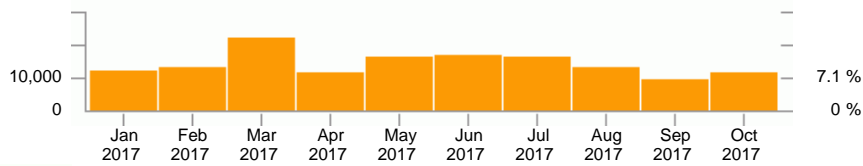

### Overview

	All days	Average per day
Events	140,195	461
Sessions	29,755	97
Session duration	363d 21:14:39	1d 04:43:39

### Date/times

Events

Item 1 - 1 of 1

	Date/time	Events	Sessions	Session duration
1	2017	140,195	29,755	363d 21:14:39
	Total	140,195	29,755	363d 21:14:39

### Years

Events

Item 1 - 1 of 1

	Year	Events	Sessions	Session duration
1	2017	140,195	29,755	363d 21:14:39
	Total	140,195	29,755	363d 21:14:39

### Months

Events

Item 1 - 10 of 10

▲ Month	Events	Sessions	Session duration
1 Jan/2017	11,714	3,355	29d 23:49:16
2 Feb/2017	12,759	3,512	28d 07:09:24
3 Mar/2017	22,105	3,587	46d 01:29:34
4 Apr/2017	11,210	3,186	23d 16:53:29
5 May/2017	16,105	3,027	18d 00:58:12
6 Jun/2017	16,774	2,670	71d 03:15:06
7 Jul/2017	15,914	2,637	67d 01:03:43
8 Aug/2017	12,983	2,509	46d 01:07:48
9 Sep/2017	9,288	2,608	18d 18:18:44
10 Oct/2017	11,343	2,664	14d 19:09:23
<b>Total</b>	<b>140,195</b>	<b>29,755</b>	<b>363d 21:14:39</b>