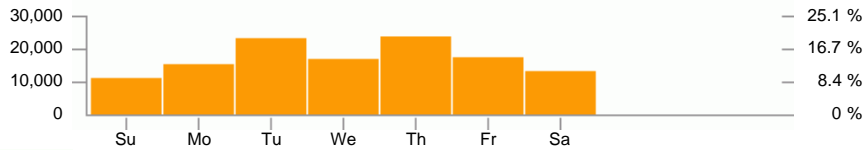

## Days

### Events

Item 1 - 10 of 243

▲ Day	Events	Sessions	Session duration
1 01/Jan/2017	187	70	16:27:35
2 02/Jan/2017	270	93	14:49:49
3 03/Jan/2017	517	119	1d 00:38:46
4 04/Jan/2017	78	20	05:43:21
5 05/Jan/2017	732	138	1d 00:14:05
6 06/Jan/2017	775	106	1d 07:32:57
7 07/Jan/2017	390	71	1d 01:50:45
8 08/Jan/2017	172	70	14:30:43
9 09/Jan/2017	332	109	17:52:37
10 10/Jan/2017	412	136	1d 02:59:53
233 other items	115,701	-	321d 21:06:02
<b>Total</b>	<b>119,566</b>	<b>24,848</b>	<b>330d 07:46:33</b>

## Days of week

Events

Item 1 - 7 of 7

▲ Day of week	Events	Sessions	Session duration
1 Sunday	11,010	2,391	40d 20:08:38
2 Monday	15,024	3,747	45d 11:19:11
3 Tuesday	23,114	4,174	51d 19:45:05
4 Wednesday	16,780	4,156	46d 22:52:51
5 Thursday	23,603	4,111	48d 05:02:14
6 Friday	17,219	3,795	49d 01:41:14
7 Saturday	12,816	2,474	47d 22:57:20
Total	119,566	24,848	330d 07:46:33