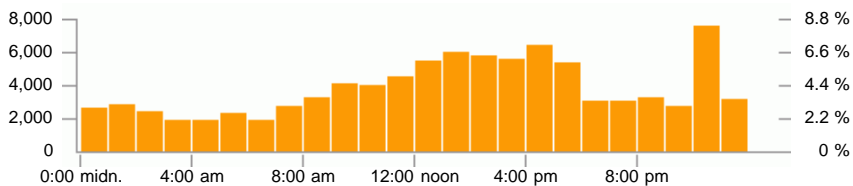

Days

Events

Item 1 - 10 of 181

▲ Day	Events	Sessions	Session duration
1 01/Jan/2017	187	70	16:27:35
2 02/Jan/2017	270	93	14:49:49
3 03/Jan/2017	517	119	1d 00:38:46
4 04/Jan/2017	78	20	05:43:21
5 05/Jan/2017	732	138	1d 00:14:05
6 06/Jan/2017	775	106	1d 07:32:57
7 07/Jan/2017	390	71	1d 01:50:45
8 08/Jan/2017	172	70	14:30:43
9 09/Jan/2017	332	109	17:52:37
10 10/Jan/2017	412	136	1d 02:59:53
171 other items	86,804	-	208d 18:54:31
Total	90,669	19,592	217d 05:35:02

Days of week

Events

Item 1 - 7 of 7

▲ Day of week	Events	Sessions	Session duration
1 Sunday	7,874	1,853	27d 01:21:51
2 Monday	11,115	2,991	30d 06:01:37
3 Tuesday	18,783	3,341	34d 22:20:48
4 Wednesday	12,496	3,237	31d 12:40:00
5 Thursday	19,112	3,251	31d 10:28:30
6 Friday	12,228	2,995	32d 06:18:55
7 Saturday	9,061	1,924	29d 18:23:21
Total	90,669	19,592	217d 05:35:02

Hours of day

Events

Item 1 - 24 of 24

▲ Hour of day	Events	Sessions	Session duration
1 midnight - 1:00 AM	2,630	917	9d 20:10:01
2 1:00 AM - 2:00 AM	2,827	936	10d 14:58:58
3 2:00 AM - 3:00 AM	2,331	841	9d 02:51:25
4 3:00 AM - 4:00 AM	1,852	634	7d 14:11:03
5 4:00 AM - 5:00 AM	1,883	609	7d 09:14:27
6 5:00 AM - 6:00 AM	2,313	584	7d 09:02:26
7 6:00 AM - 7:00 AM	1,807	599	6d 19:09:02
8 7:00 AM - 8:00 AM	2,648	737	7d 12:54:14
9 8:00 AM - 9:00 AM	3,184	1,023	8d 00:34:03
10 9:00 AM - 10:00 AM	4,014	1,262	8d 17:08:29
11 10:00 AM - 11:00 AM	3,928	1,379	9d 12:20:22
12 11:00 AM - noon	4,491	1,514	9d 18:48:48
13 noon - 1:00 PM	5,370	1,634	11d 04:15:21
14 1:00 PM - 2:00 PM	5,990	1,853	13d 21:01:05