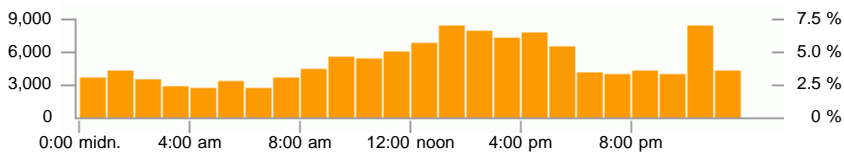

### Events

Item 1 - 10 of 243

▲ Day	Events	Sessions	Session duration
1 01/Jan/2017	187	70	16:27:35
2 02/Jan/2017	270	93	14:49:49
3 03/Jan/2017	517	119	1d 00:38:46
4 04/Jan/2017	78	20	05:43:21
5 05/Jan/2017	732	138	1d 00:14:05
6 06/Jan/2017	775	106	1d 07:32:57
7 07/Jan/2017	390	71	1d 01:50:45
8 08/Jan/2017	172	70	14:30:43
9 09/Jan/2017	332	109	17:52:37
10 10/Jan/2017	412	136	1d 02:59:53
233 other items	115,701	-	321d 21:06:02
<b>Total</b>	<b>119,566</b>	<b>24,848</b>	<b>330d 07:46:33</b>

## Days of week

Events

Item 1 - 7 of 7

▲ Day of week	Events	Sessions	Session duration
1 Sunday	11,010	2,391	40d 20:08:38
2 Monday	15,024	3,747	45d 11:19:11
3 Tuesday	23,114	4,174	51d 19:45:05
4 Wednesday	16,780	4,156	46d 22:52:51
5 Thursday	23,603	4,111	48d 05:02:14
6 Friday	17,219	3,795	49d 01:41:14
7 Saturday	12,816	2,474	47d 22:57:20
Total	119,566	24,848	330d 07:46:33

## Hours of day

Events

Item 1 - 24 of 24

▲ Hour of day	Events	Sessions	Session duration
1 midnight - 1:00 AM	3,582	1,203	14d 21:22:21
2 1:00 AM - 2:00 AM	4,178	1,278	16d 05:20:22
3 2:00 AM - 3:00 AM	3,386	1,133	14d 05:51:49
4 3:00 AM - 4:00 AM	2,734	863	11d 22:59:21
5 4:00 AM - 5:00 AM	2,627	804	11d 13:45:48
6 5:00 AM - 6:00 AM	3,207	760	11d 13:49:31
7 6:00 AM - 7:00 AM	2,631	799	10d 20:54:58
8 7:00 AM - 8:00 AM	3,626	1,015	11d 17:54:43
9 8:00 AM - 9:00 AM	4,328	1,374	12d 20:44:31
10 9:00 AM - 10:00 AM	5,517	1,662	13d 06:28:05
11 10:00 AM - 11:00 AM	5,323	1,785	14d 13:08:07
12 11:00 AM - noon	5,968	1,985	14d 11:49:50
13 noon - 1:00 PM	6,748	2,143	16d 03:50:39
14 1:00 PM - 2:00 PM	8,313	2,496	21d 01:07:29