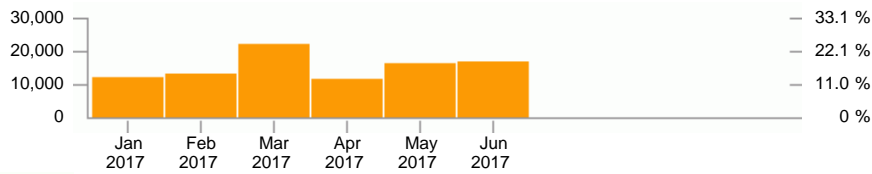

Single-page Summary

01/Jan/2017 - 30/Jun/2017, 181 days

Overview

	All days	Average per day
Events	90,669	500
Sessions	19,338	106
Session duration	217d 05:35:02	1d 04:48:15

Date/times

Events

Item 1 - 1 of 1

	Date/time	Events	Sessions	Session duration
1	2017	90,669	19,338	217d 05:35:02
	Total	90,669	19,338	217d 05:35:02

Years

Events

Item 1 - 1 of 1

	Year	Events	Sessions	Session duration
1	2017	90,669	19,338	217d 05:35:02
	Total	90,669	19,338	217d 05:35:02

Months

Events

Item 1 - 6 of 6

▲ Month	Events	Sessions	Session duration
1 Jan/2017	11,716	3,356	29d 23:49:17
2 Feb/2017	12,759	3,512	28d 07:09:24
3 Mar/2017	22,105	3,587	46d 01:29:34
4 Apr/2017	11,210	3,186	23d 16:53:29
5 May/2017	16,105	3,027	18d 00:58:12
6 Jun/2017	16,774	2,670	71d 03:15:06
Total	90,669	19,338	217d 05:35:02

Days

Events

Item 1 - 10 of 181

▲ Day	Events	Sessions	Session duration
1 01/Jan/2017	187	70	16:27:35
2 02/Jan/2017	270	93	14:49:49
3 03/Jan/2017	517	119	1d 00:38:46
4 04/Jan/2017	78	20	05:43:21
5 05/Jan/2017	732	138	1d 00:14:05
6 06/Jan/2017	775	106	1d 07:32:57
7 07/Jan/2017	390	71	1d 01:50:45
8 08/Jan/2017	172	70	14:30:43
9 09/Jan/2017	332	109	17:52:37
10 10/Jan/2017	412	136	1d 02:59:53
171 other items	86,804	-	208d 18:54:31
Total	90,669	19,592	217d 05:35:02

Domain description	Events	Sessions	Session duration
1 IP Address	90,669 100.0 %	19,338	217d 05:35:02
Total	90,669 100.0 %	19,338	217d 05:35:02

Countries

Item 1 - 10 of 63

Country	Events	Sessions	Session duration
1 United States/	79,926 88.2 %	18,090	211d 23:15:54
2 Ukraine/	5,688 6.3 %	10	03:18:03
3 (unknown country)/	2,611 2.9 %	771	2d 12:38:07
4 Canada/	682 0.8 %	174	16:36:28
5 Italy/	556 0.6 %	6	00:14:17
6 Korea, Republic of/	481 0.5 %	26	1d 08:31:01
7 Poland/	189 0.2 %	12	01:12:34
8 Germany/	115 0.1 %	31	04:31:35
9 India/	61 0.1 %	30	00:44:02
10 United Kingdom/	40 0.0 %	19	01:17:47
53 other items	320 0.4 %	-	05:15:14
Total	90,669 100.0 %	19,338	217d 05:35:02