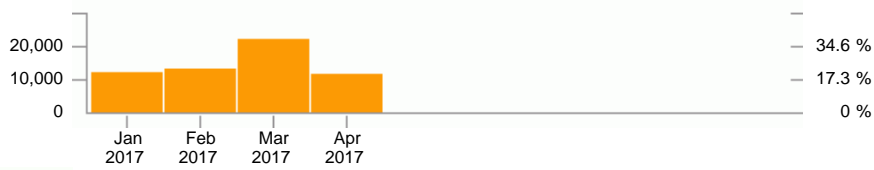

### Overview

	All days	Average per day
Events	57,790	481
Sessions	13,641	113
Session duration	128d 01:21:44	1d 01:36:40

### Years

Events

Item 1 - 1 of 1

	Year	Events	Sessions	Session duration
1	2017	57,790	13,641	128d 01:21:44
	Total	57,790	13,641	128d 01:21:44

### Months

Events

Item 1 - 4 of 4

▲ Month	Events	Sessions	Session duration
1 Jan/2017	11,716	3,356	29d 23:49:17
2 Feb/2017	12,759	3,512	28d 07:09:24
3 Mar/2017	22,105	3,587	46d 01:29:34
4 Apr/2017	11,210	3,186	23d 16:53:29
<b>Total</b>	<b>57,790</b>	<b>13,641</b>	<b>128d 01:21:44</b>

## Days

Events

Item 1 - 10 of 120

▲ Day	Events	Sessions	Session duration
1 01/Jan/2017	187	70	16:27:35
2 02/Jan/2017	270	93	14:49:49
3 03/Jan/2017	517	119	1d 00:38:46
4 04/Jan/2017	78	20	05:43:21
5 05/Jan/2017	732	138	1d 00:14:05
6 06/Jan/2017	775	106	1d 07:32:57
7 07/Jan/2017	390	71	1d 01:50:45
8 08/Jan/2017	172	70	14:30:43
9 09/Jan/2017	332	109	17:52:37
10 10/Jan/2017	412	136	1d 02:59:53
110 other items	53,925	-	119d 14:41:13
<b>Total</b>	<b>57,790</b>	<b>13,795</b>	<b>128d 01:21:44</b>