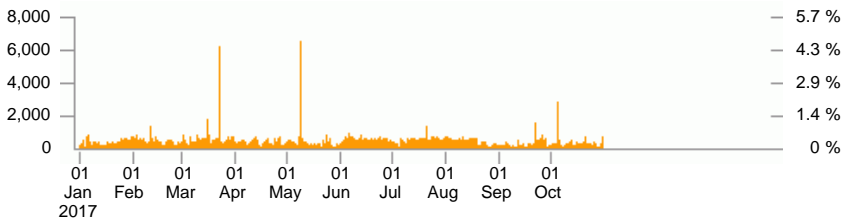

### Overview

	All days	Average per day
Events	140,195	461
Sessions	29,755	97
Session duration	363d 21:14:39	1d 04:43:39

### Years

Events

Item 1 - 1 of 1

	Year	Events	Sessions	Session duration
1	2017	140,195	29,755	363d 21:14:39
	Total	140,195	29,755	363d 21:14:39

### Months

Events

Item 1 - 10 of 10

▲ Month	Events	Sessions	Session duration
1 Jan/2017	11,714	3,355	29d 23:49:16
2 Feb/2017	12,759	3,512	28d 07:09:24
3 Mar/2017	22,105	3,587	46d 01:29:34
4 Apr/2017	11,210	3,186	23d 16:53:29
5 May/2017	16,105	3,027	18d 00:58:12
6 Jun/2017	16,774	2,670	71d 03:15:06
7 Jul/2017	15,914	2,637	67d 01:03:43
8 Aug/2017	12,983	2,509	46d 01:07:48
9 Sep/2017	9,288	2,608	18d 18:18:44
10 Oct/2017	11,343	2,664	14d 19:09:23
<b>Total</b>	<b>140,195</b>	<b>29,755</b>	<b>363d 21:14:39</b>

## Days

Events

Item 1 - 10 of 304

▲ Day	Events	Sessions	Session duration
1 01/Jan/2017	187	70	16:27:35
2 02/Jan/2017	270	93	14:49:49
3 03/Jan/2017	517	119	1d 00:38:46
4 04/Jan/2017	78	20	05:43:21
5 05/Jan/2017	732	138	1d 00:14:05
6 06/Jan/2017	773	105	1d 07:32:56
7 07/Jan/2017	390	71	1d 01:50:45
8 08/Jan/2017	172	70	14:30:43
9 09/Jan/2017	332	109	17:52:37
10 10/Jan/2017	412	136	1d 02:59:53
294 other items	136,332	-	355d 10:34:09
<b>Total</b>	<b>140,195</b>	<b>30,143</b>	<b>363d 21:14:39</b>