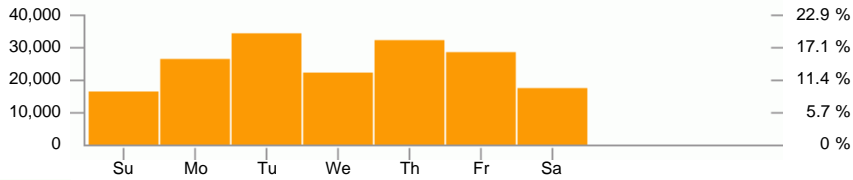

Months

Events

Item 1 - 10 of 12

▲ Month	Events	Sessions	Session duration
1 Jan/2017	11,716	3,356	29d 23:49:17
2 Feb/2017	12,759	3,512	28d 07:09:24
3 Mar/2017	22,105	3,587	46d 01:29:34
4 Apr/2017	11,210	3,186	23d 16:53:29
5 May/2017	16,105	3,027	18d 00:58:12
6 Jun/2017	16,774	2,670	71d 03:15:06
7 Jul/2017	15,914	2,637	67d 01:03:43
8 Aug/2017	12,983	2,509	46d 01:07:48
9 Sep/2017	9,288	2,608	18d 18:18:44
10 Oct/2017	11,343	2,664	14d 19:09:23
2 other items	34,738	-	34d 06:45:06
Total	174,935	34,856	1y 33d 03:59:46

Days

Events

Item 1 - 10 of 365

▲ Day	Events	Sessions	Session duration
1 01/Jan/2017	187	70	16:27:35
2 02/Jan/2017	270	93	14:49:49
3 03/Jan/2017	517	119	1d 00:38:46
4 04/Jan/2017	78	20	05:43:21
5 05/Jan/2017	732	138	1d 00:14:05
6 06/Jan/2017	775	106	1d 07:32:57
7 07/Jan/2017	390	71	1d 01:50:45
8 08/Jan/2017	172	70	14:30:43
9 09/Jan/2017	332	109	17:52:37
10 10/Jan/2017	412	136	1d 02:59:53
355 other items	171,070	-	1y 24d 17:19:15

Total	174,935	35,282	1y 33d 03:59:46
-------	---------	--------	-----------------

Days of week

Events

Item 1 - 7 of 7

Day of week	Events	Sessions	Session duration
1 Sunday	15,881	3,243	48d 08:45:47
2 Monday	26,022	5,310	55d 09:29:48
3 Tuesday	33,971	6,119	62d 05:01:01
4 Wednesday	21,740	5,842	55d 10:05:47
5 Thursday	31,905	5,773	57d 03:29:27
6 Friday	28,089	5,412	61d 16:17:33
7 Saturday	17,327	3,583	57d 22:50:23
Total	174,935	35,282	1y 33d 03:59:46