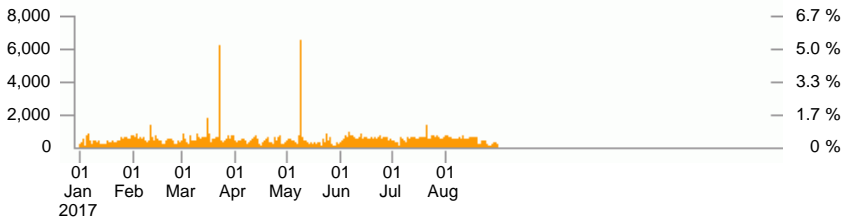

### Years

Events

Item 1 - 1 of 1

	Year	Events	Sessions	Session duration
1	2017	119,566	24,484	330d 07:46:33
	Total	119,566	24,484	330d 07:46:33

### Months

Events

Item 1 - 8 of 8

▲ Month	Events	Sessions	Session duration
1 Jan/2017	11,716	3,356	29d 23:49:17
2 Feb/2017	12,759	3,512	28d 07:09:24
3 Mar/2017	22,105	3,587	46d 01:29:34
4 Apr/2017	11,210	3,186	23d 16:53:29
5 May/2017	16,105	3,027	18d 00:58:12
6 Jun/2017	16,774	2,670	71d 03:15:06
7 Jul/2017	15,914	2,637	67d 01:03:43
8 Aug/2017	12,983	2,509	46d 01:07:48
<b>Total</b>	<b>119,566</b>	<b>24,484</b>	<b>330d 07:46:33</b>

## Days

### Events

Item 1 - 10 of 243

▲ Day	Events	Sessions	Session duration
1 01/Jan/2017	187	70	16:27:35
2 02/Jan/2017	270	93	14:49:49
3 03/Jan/2017	517	119	1d 00:38:46
4 04/Jan/2017	78	20	05:43:21
5 05/Jan/2017	732	138	1d 00:14:05
6 06/Jan/2017	775	106	1d 07:32:57
7 07/Jan/2017	390	71	1d 01:50:45
8 08/Jan/2017	172	70	14:30:43
9 09/Jan/2017	332	109	17:52:37
10 10/Jan/2017	412	136	1d 02:59:53
233 other items	115,701	-	321d 21:06:02
<b>Total</b>	<b>119,566</b>	<b>24,848</b>	<b>330d 07:46:33</b>