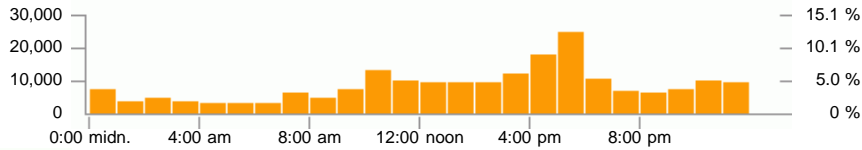

Days

Events

Item 1 - 10 of 265

▲ Day	Events	Sessions	Session duration
1 10/Apr/2015	54	6	00:19:57
2 11/Apr/2015	14	2	00:13:48
3 13/Apr/2015	279	60	15:24:30
4 14/Apr/2015	564	168	1d 10:46:16
5 15/Apr/2015	760	211	1d 11:27:54
6 16/Apr/2015	959	174	2d 15:07:27
7 17/Apr/2015	1,356	129	3d 22:47:56
8 18/Apr/2015	679	98	3d 07:31:26
9 19/Apr/2015	115	17	12:46:55
10 20/Apr/2015	663	118	2d 01:04:37
255 other items	192,839	-	324d 16:48:51
Total	198,282	26,242	340d 18:19:37

Days of week

Events

Item 1 - 7 of 7

▲ Day of week	Events	Sessions	Session duration
1 Sunday	12,200	2,407	39d 14:03:04
2 Monday	18,896	4,252	48d 19:47:28
3 Tuesday	32,287	4,596	53d 07:12:17
4 Wednesday	46,379	4,506	53d 14:38:20
5 Thursday	32,084	3,999	49d 13:34:03
6 Friday	29,975	3,896	52d 04:23:01
7 Saturday	26,461	2,586	43d 16:41:24
Total	198,282	26,242	340d 18:19:37

Hours of day

Events

Item 1 - 24 of 24

▲ Hour of day	Events	Sessions	Session duration
1 midnight - 1:00 AM	6,968	1,075	13d 16:15:44
2 1:00 AM - 2:00 AM	3,505	1,129	14d 12:22:13
3 2:00 AM - 3:00 AM	4,349	1,138	15d 00:04:39
4 3:00 AM - 4:00 AM	3,590	1,040	12d 20:23:52
5 4:00 AM - 5:00 AM	2,863	929	11d 11:49:18
6 5:00 AM - 6:00 AM	3,010	837	11d 08:03:45
7 6:00 AM - 7:00 AM	3,088	922	11d 03:04:04
8 7:00 AM - 8:00 AM	6,003	1,105	11d 17:33:30
9 8:00 AM - 9:00 AM	4,525	1,439	12d 19:33:03
10 9:00 AM - 10:00 AM	7,312	1,775	14d 09:37:30
11 10:00 AM - 11:00 AM	12,670	1,910	15d 00:59:29
12 11:00 AM - noon	9,893	2,038	15d 18:06:58
13 noon - 1:00 PM	9,279	1,799	15d 16:13:45
14 1:00 PM - 2:00 PM	9,088	2,212	18d 10:04:16