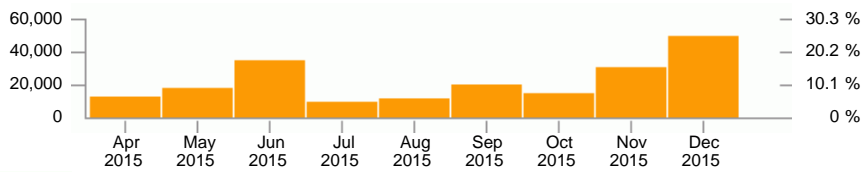

Single-page Summary

 10/Apr/2015 - 31/Dec/2015, 266 days

Overview

	All days	Average per day
Events	198,282	745
Sessions	25,942	97
Session duration	340d 18:19:37	1d 06:44:44

Date/times

Events

Item 1 - 1 of 1

	Date/time	Events	Sessions	Session duration
1	 2015	198,282	25,942	340d 18:19:37
	Total	198,282	25,942	340d 18:19:37

Years

Events

Item 1 - 1 of 1

	Year	Events	Sessions	Session duration
1	2015	198,282	25,942	340d 18:19:37
	Total	198,282	25,942	340d 18:19:37

Months

Events

Item 1 - 9 of 9

▲ Month	Events	Sessions	Session duration
1 Apr/2015	12,441	2,185	38d 02:54:45
2 May/2015	17,630	2,880	48d 09:46:38
3 Jun/2015	33,944	2,887	54d 19:33:46
4 Jul/2015	9,120	2,705	15d 12:02:02
5 Aug/2015	11,402	2,641	18d 05:03:57
6 Sep/2015	19,671	3,071	23d 14:59:57
7 Oct/2015	14,446	3,479	39d 06:32:17
8 Nov/2015	30,496	3,042	75d 17:30:19
9 Dec/2015	49,132	3,052	27d 01:55:56
Total	198,282	25,942	340d 18:19:37

Days

Events

Item 1 - 10 of 265

▲ Day	Events	Sessions	Session duration
1 10/Apr/2015	54	6	00:19:57
2 11/Apr/2015	14	2	00:13:48
3 13/Apr/2015	279	60	15:24:30
4 14/Apr/2015	564	168	1d 10:46:16
5 15/Apr/2015	760	211	1d 11:27:54
6 16/Apr/2015	959	174	2d 15:07:27
7 17/Apr/2015	1,356	129	3d 22:47:56
8 18/Apr/2015	679	98	3d 07:31:26
9 19/Apr/2015	115	17	12:46:55
10 20/Apr/2015	663	118	2d 01:04:37
255 other items	192,839	-	324d 16:48:51
Total	198,282	26,242	340d 18:19:37