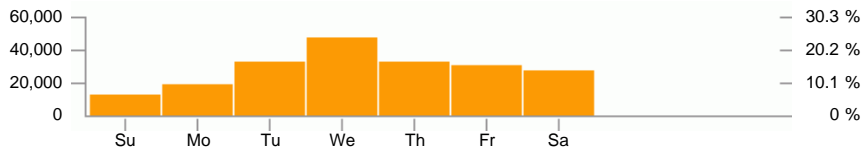

Months

Events

Item 1 - 9 of 9

▲ Month	Events	Sessions	Session duration
1 Apr/2015	12,441	2,185	38d 02:54:45
2 May/2015	17,630	2,880	48d 09:46:38
3 Jun/2015	33,944	2,887	54d 19:33:46
4 Jul/2015	9,120	2,705	15d 12:02:02
5 Aug/2015	11,402	2,641	18d 05:03:57
6 Sep/2015	19,671	3,071	23d 14:59:57
7 Oct/2015	14,446	3,479	39d 06:32:17
8 Nov/2015	30,496	3,042	75d 17:30:19
9 Dec/2015	49,132	3,052	27d 01:55:56
Total	198,282	25,942	340d 18:19:37

Days

Events

Item 1 - 10 of 265

▲ Day	Events	Sessions	Session duration
1 10/Apr/2015	54	6	00:19:57
2 11/Apr/2015	14	2	00:13:48
3 13/Apr/2015	279	60	15:24:30
4 14/Apr/2015	564	168	1d 10:46:16
5 15/Apr/2015	760	211	1d 11:27:54
6 16/Apr/2015	959	174	2d 15:07:27
7 17/Apr/2015	1,356	129	3d 22:47:56
8 18/Apr/2015	679	98	3d 07:31:26
9 19/Apr/2015	115	17	12:46:55
10 20/Apr/2015	663	118	2d 01:04:37
255 other items	192,839	-	324d 16:48:51
Total	198,282	26,242	340d 18:19:37

Days of week

Events

Item 1 - 7 of 7

▲ Day of week	Events	Sessions	Session duration
1 Sunday	12,200	2,407	39d 14:03:04
2 Monday	18,896	4,252	48d 19:47:28
3 Tuesday	32,287	4,596	53d 07:12:17
4 Wednesday	46,379	4,506	53d 14:38:20
5 Thursday	32,084	3,999	49d 13:34:03
6 Friday	29,975	3,896	52d 04:23:01
7 Saturday	26,461	2,586	43d 16:41:24
Total	198,282	26,242	340d 18:19:37