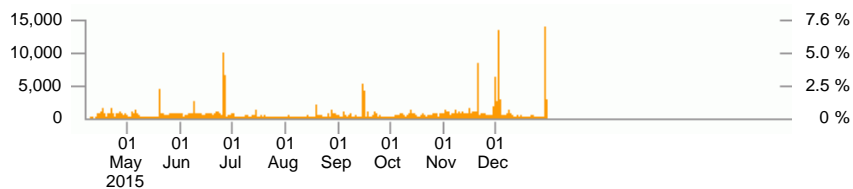

	Date/time	Events	Sessions	Session duration
1	 2015	198,282	25,942	340d 18:19:37
	Total	198,282	25,942	340d 18:19:37

Years

Events

Item 1 - 1 of 1

	Year	Events	Sessions	Session duration
1	2015	198,282	25,942	340d 18:19:37
	Total	198,282	25,942	340d 18:19:37

Months

Events

Item 1 - 9 of 9

▲ Month	Events	Sessions	Session duration
1 Apr/2015	12,441	2,185	38d 02:54:45
2 May/2015	17,630	2,880	48d 09:46:38
3 Jun/2015	33,944	2,887	54d 19:33:46
4 Jul/2015	9,120	2,705	15d 12:02:02
5 Aug/2015	11,402	2,641	18d 05:03:57
6 Sep/2015	19,671	3,071	23d 14:59:57
7 Oct/2015	14,446	3,479	39d 06:32:17
8 Nov/2015	30,496	3,042	75d 17:30:19
9 Dec/2015	49,132	3,052	27d 01:55:56
Total	198,282	25,942	340d 18:19:37

Days

Events

Item 1 - 10 of 265

▲ Day	Events	Sessions	Session duration
1 10/Apr/2015	54	6	00:19:57
2 11/Apr/2015	14	2	00:13:48
3 13/Apr/2015	279	60	15:24:30
4 14/Apr/2015	564	168	1d 10:46:16
5 15/Apr/2015	760	211	1d 11:27:54
6 16/Apr/2015	959	174	2d 15:07:27
7 17/Apr/2015	1,356	129	3d 22:47:56
8 18/Apr/2015	679	98	3d 07:31:26
9 19/Apr/2015	115	17	12:46:55
10 20/Apr/2015	663	118	2d 01:04:37
255 other items	192,839	-	324d 16:48:51
Total	198,282	26,242	340d 18:19:37

Days of week

Events

Item 1 - 7 of 7

▲ Day of week	Events	Sessions	Session duration
1 Sunday	12,200	2,407	39d 14:03:04
2 Monday	18,896	4,252	48d 19:47:28
3 Tuesday	32,287	4,596	53d 07:12:17
4 Wednesday	46,379	4,506	53d 14:38:20
5 Thursday	32,084	3,999	49d 13:34:03
6 Friday	29,975	3,896	52d 04:23:01
7 Saturday	26,461	2,586	43d 16:41:24
Total	198,282	26,242	340d 18:19:37